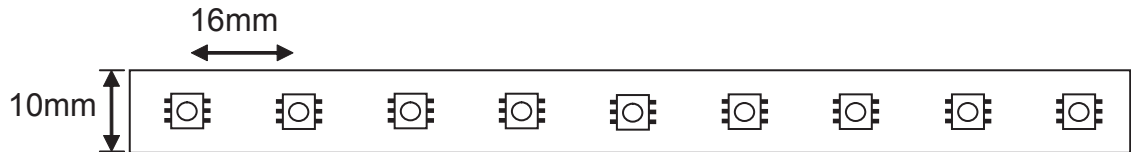

LED Type High Brightness 5060 SMD LEDs
 # of LEDs per foot (304mm) 18
 Viewing Angle 120°
 LED Life 50,000 hours
 Colour Temperature 6500K
 Lumen Output 327 Lumens per ft Cool White
 CRI 80+
 Custom Cuttable 4"
 Operating Voltage 24V DC
 Maximum Single Run 20' (6.08M)
 Power Consumption 4.3W / ft (304mm)
 LED Spacing 16mm
 Approvals QPS
 Adhesive 3M double side adhesive tape

Revisions:

4		
3		
2		
1		

Project:	Part number: LTP-XX-CW□	Scale: NTS
Product: HIGH POWER TAPE LIGHT 4.3W/FT INDOOR USE COOL WHITE	Type:	Date: