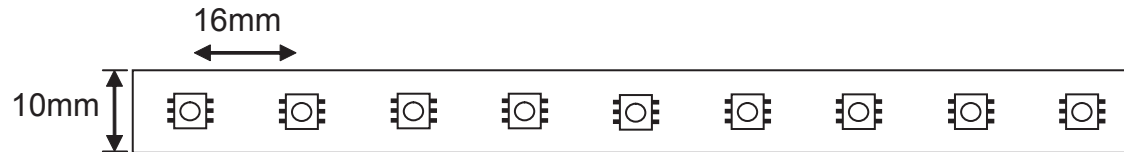

LED Type High Brightness 5060 SMD LEDs  
 # of LEDs per foot (304mm) 18  
 Viewing Angle 120°  
 LED Life 50,000 hours to 70% initial lumen output  
 Colour Temperature 3000K (+/- 200K)  
 Lumen Output 285 Lumens per ft  
 CRI 80+  
 Custom Cuttable 4"  
 Operating Voltage 24V DC  
 Maximum Single Run 20' (6.08M)  
 Power Consumption 4.3W / ft  
 LED Spacing 16mm  
 Approvals QPS  
 Adhesive 3M double side adhesive tape

Revisions:

4		
3		
2		
1		

Project:

Part number: LTP-XX-WW□

Scale: NTS

Product: HIGH POWER TAPE LIGHT 4.3W/FT INDOOR USE WARM WHITE

Type:

Date: