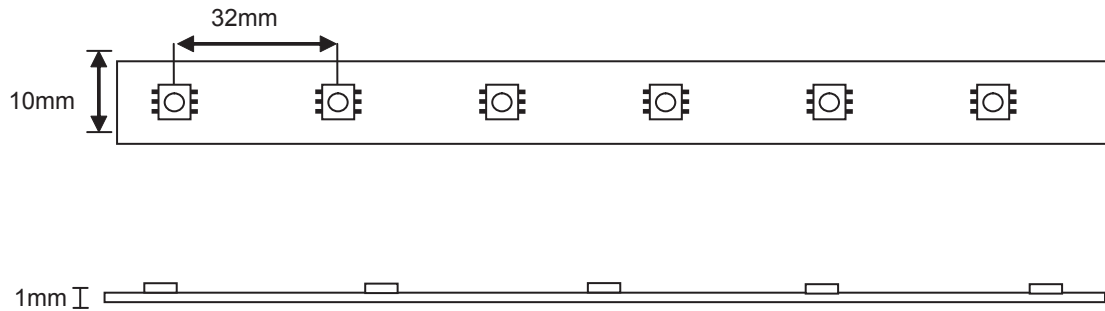

LED Type High Brightness 5060 SMD LEDs
 # of LEDs per foot (304mm) 9
 Viewing Angle 120°
 LED Life 50,000 hours
 Colour Temperature Cool White 6500K
 Lumen Output 163.5 Lumens per ft Cool White
 CRI 80+
 Custom Cuttable 6.5"
 Operating Voltage 24V DC
 Maximum Single Run 40' (12.2M)
 Power Consumption 2.2W / ft
 LED Spacing 32mm
 Approvals ETL
 Adhesive 3M double side adhesive tape

Revisions:

4		
3		
2		
1		

Project:

Part number: LTP- 20-CW-LP

Scale: NTS

Product: LED TAPE LIGHT COOL WHITE 20FT

Type:

Date: