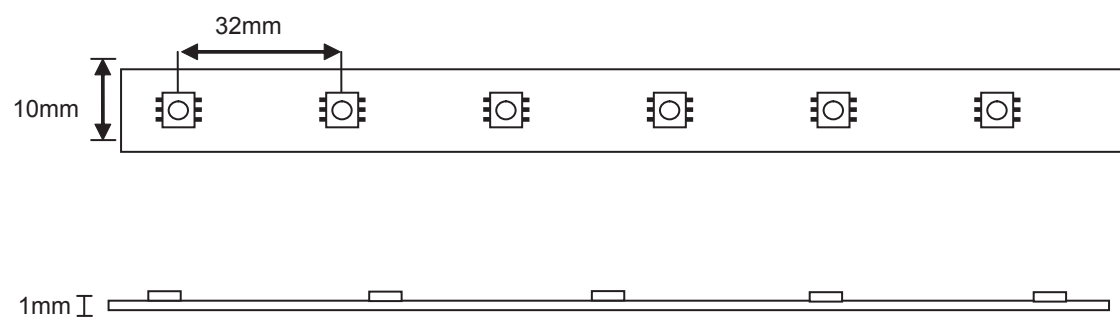

LED Type High Brightness 5060 SMD LEDs
 # of LEDs per foot (304mm) 9
 Viewing Angle 120°
 LED Life 50,000 hours
 Colour Temperature 3000K (+/- 200K)
 Lumen Output 145.5 Lumens per ft Warm White
 CRI 80+
 Custom Cuttable 6.5"
 Operating Voltage 24V DC
 Maximum Single Run 40' (12.2M)
 Power Consumption 2.2W / ft
 LED Spacing 32mm
 Approvals ETL
 Adhesive 3M double side adhesive tape

Revisions:

4		
3		
2		
1		

Project:	Part number: LTP- 20-WW-LP	Scale: NTS
Product: LED TAPE LIGHT WARM WHITE 20FT	Type:	Date: