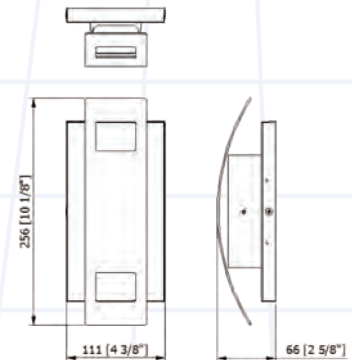

Covers (sold separately)