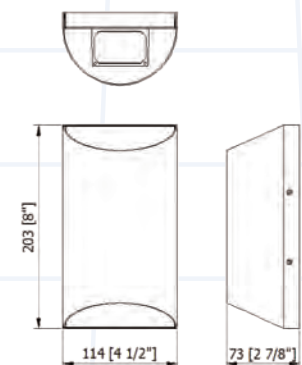

WING TLWMMV15XWMZZ-02

SCOOP TLWMMV15XWMZZ-04