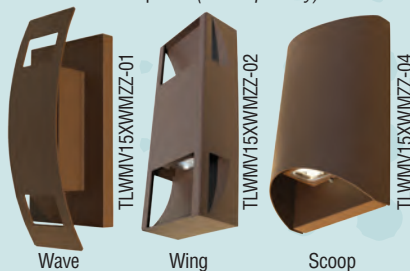

Features

- ✓ Housing – Rugged aluminum construction
- ✓ 120V - 277V AC input voltage
- ✓ Lumen output 1300LM
- ✓ CRI 80+
- ✓ LED life: 50,000 hours
- ✓ Powder coated finish
- ✓ 120° beam angle
- ✓ Internal driver
- ✓ Available in three finishes: Brown, Black and Silver
- ✓ Three interchangeable covers: Wave, Wing and Scoop
- ✓ cULus listed for wet locations
- ✓ 5 year limited warranty

3 cover options (sold separately)