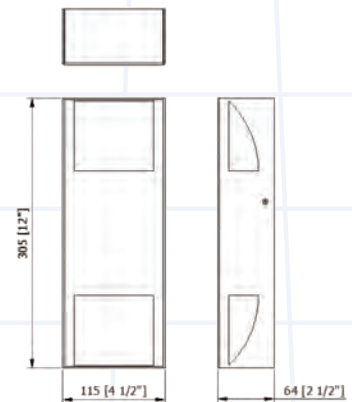

† X = LED Color: 3 = 3000K, 4 = 4000K

* ZZ = Finish Color: BR (Brown); BK (Black); SV (Silver)

LED Outdoor Sconce

Covers (sold separately)

WAVE TLWMMV15XWMZZ-01

WING TLWMMV15XWMZZ-02

SCOOP TLWMMV15XWMZZ-04