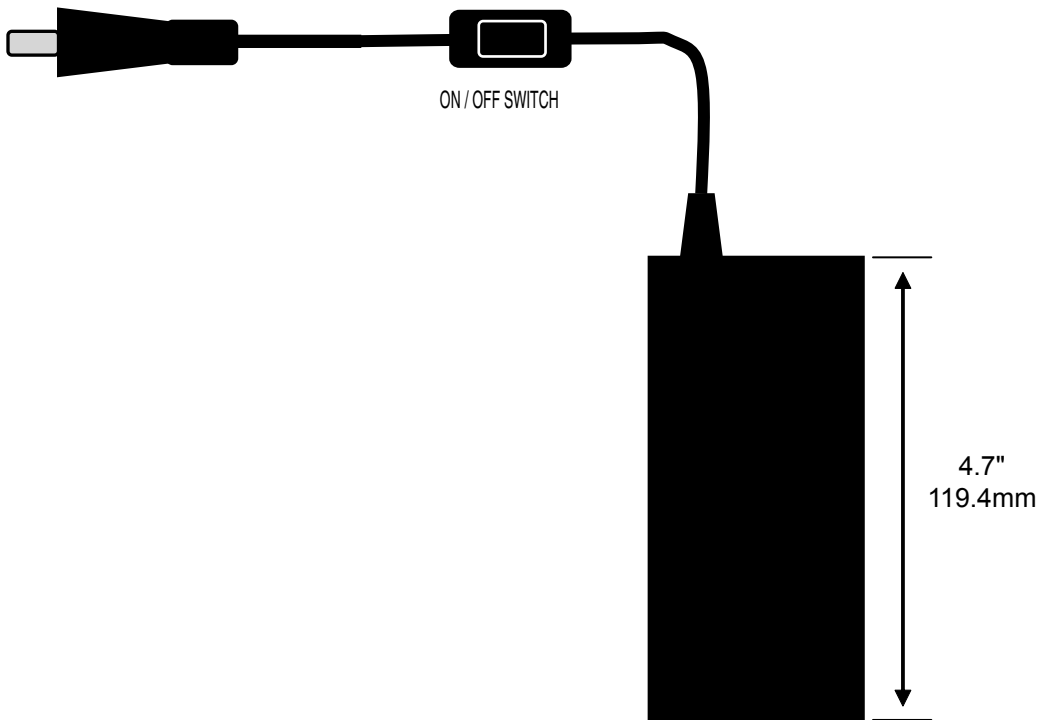

## SPECIFICATIONS

Voltage input	100-240VAC
Max. input current	1.6A
Frequency range	50/60Hz
Rating	Indoor use only
Max power	18W
Voltage output	24VDC
Dimmable	No
Agency Approval	cULus
Cord Lengths	With DC Plug 70" (1778mm) With 120 Plug 45" (1143mm)