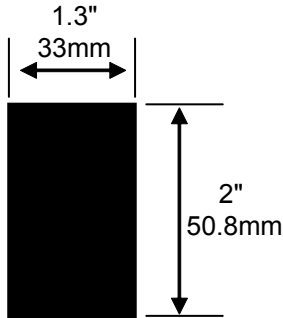

## SPECIFICATIONS

Voltage input	100-240VAC
Max. input current	1.6A
Frequency range	50/60Hz
Rating	Indoor use only
Max power	18W
Voltage output	24VDC
Dimmable	No
Agency Approval	cULus
Cord Lengths	With DC Plug 70" (1778mm) With 120 Plug 45" (1143mm)