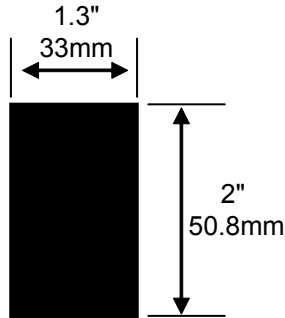

SPECIFICATIONS

Voltage input	100-240VAC
Max. input current	1.4A Max
Frequency range	47-63Hz
Rating	Indoor use only
Max power	65W
Voltage output	24VDC
Dimmable	No
Agency Approval	cULus
Cord Lengths	With LES Plug 48" (1219.2mm) With 120 Plug 66" (1676.4mm)