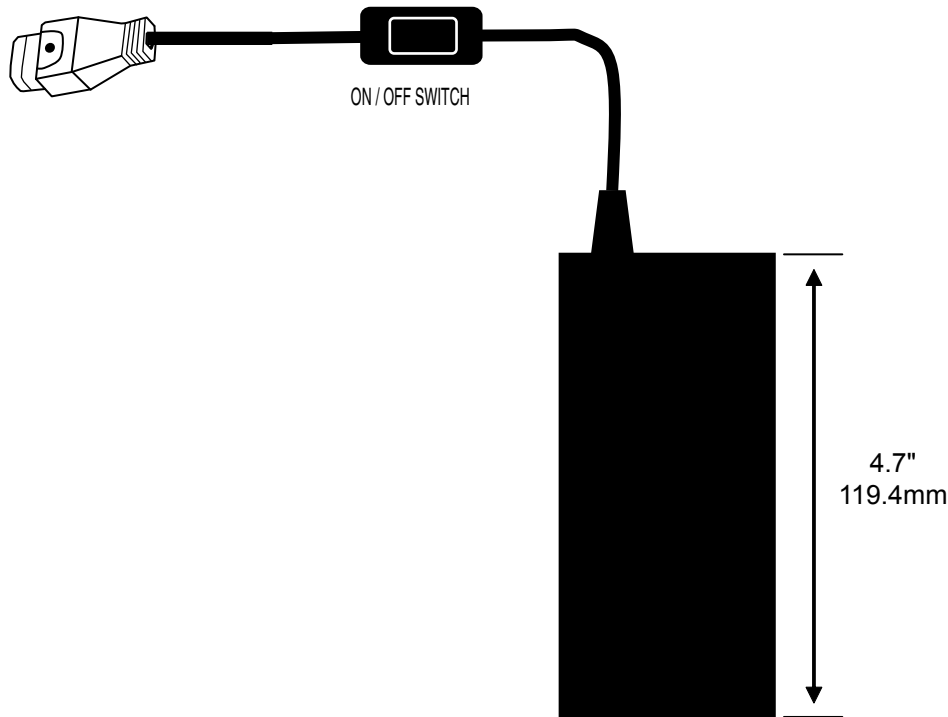

SPECIFICATIONS

Voltage input	100-240VAC
Max. input current	1.4A Max
Frequency range	47-63Hz
Rating	Indoor use only
Max power	65W
Voltage output	24VDC
Dimmable	No
Agency Approval	cULus
Cord Lengths	With LES Plug 48" (1219.2mm) With 120 Plug 66" (1676.4mm)