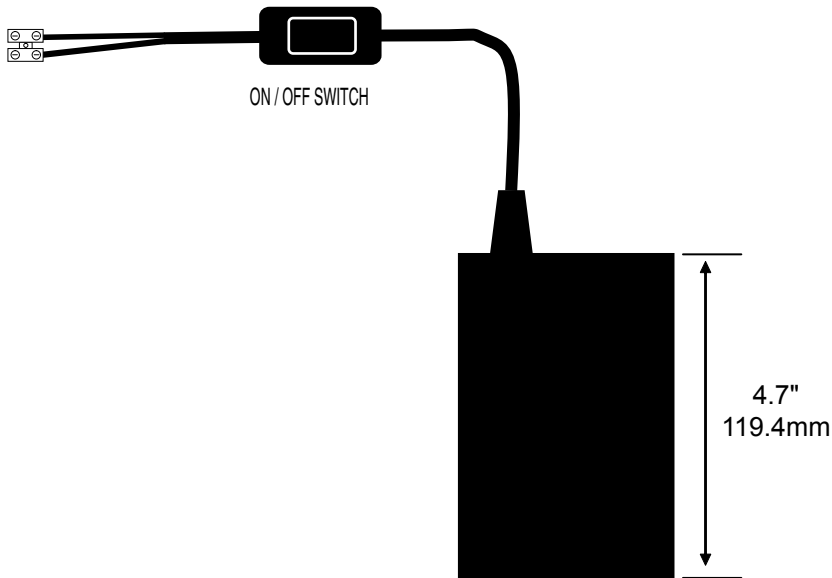

SPECIFICATIONS

Voltage input	100-240VAC
Max. input current	0.48A Max
Frequency range	47-63Hz
Rating	Indoor use only
Max power	18W
Voltage output	24VDC
Dimmable	No
Agency Approval	cULus
Cord Lengths	With LES Plug 48" (1219.2mm) With 120 Plug 66" (1676.4mm)