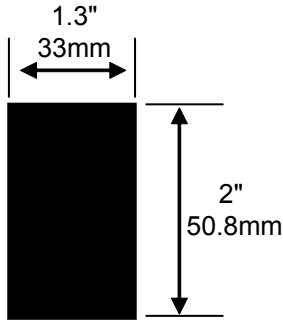

SPECIFICATIONS

Voltage input	100-240VAC
Max. input current	0.48A Max
Frequency range	47-63Hz
Rating	Indoor use only
Max power	18W
Voltage output	24VDC
Dimmable	No
Agency Approval	cULus
Cord Lengths	With LES Plug 48" (1219.2mm) With 120 Plug 66" (1676.4mm)