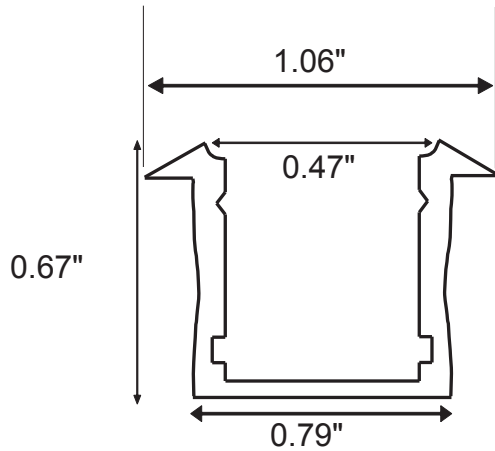

## Specifications

Extrusion Profile Aluminum  
 Lens Frosted PC  
 Length 39.4" / 1m

**LV-W1/W3-MC**

MOUNTING CLIPS FOR RECESSED MOUNT TRACK

**LV-W1/W3-EC**  
 END CAP FOR RECESSED MOUNT  
 TRACK WITHOUT WIRE LEAD PROVISION

**LV-W1/W3-EC-WF**  
 LV-D1/D3-EC END CAP FOR RECESSED  
 MOUNT WITH WIRE LEAD PROVISION

### Revisions:

4		
3		
2		
1		

Project:

Part number: LV-LB-W3-FR

Scale: NTS

Product: 1 METER RECESSED MOUNT ALUM. EXTRUSION

Type:

Date: