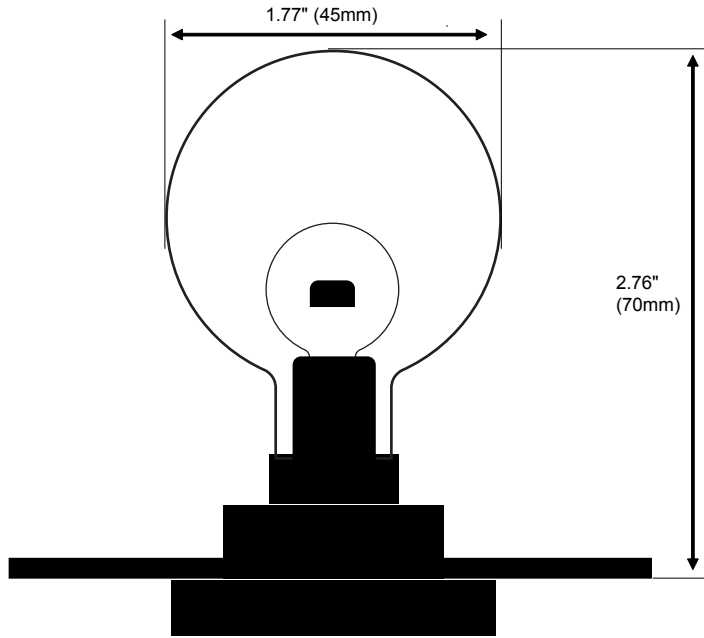

24V LED Globe Light is a Marquee Style decorative string light designed for the toughest of weather condition.

Shown Actual Size

Specifications

Electrical	24V DC, .5W
LED Life	50,000 hours
LED Colours	Cool White 6000K Warm White 2700K Red, Blue, Green, Amber <small>*Colors available upon request.</small>
Lumens	50 lumens
Efficacy	100lm/w
Cable	PVC Black SPT2 16AWG outdoor rated
Operating Temperature	-25°C to 65°C
Maximum length	150' (45.6M) Not to exceed 180 lamps
Wiring	Directly wired to class 2, 24V power supply

Power Supplies

Dimmable Indoor/Outdoor		Max # of Globes
TRE24L40DC	40 Watts	80
TRE24L96DC	96 Watts	180
Non Dimmable Indoor/Outdoor		
LEDDR-24-120W	120 Watts	180*

*180 on a single tap or 200 on combined two secondary taps

Ordering Code:

Spacing
12" Standard

MGST - 12 -

Color

WW - Warm White
CW - Cool White
R - Red
BL - Blue
G - Green
AM - Amber

Globe Light spare lamp code:

Color

MGST - - LAMP