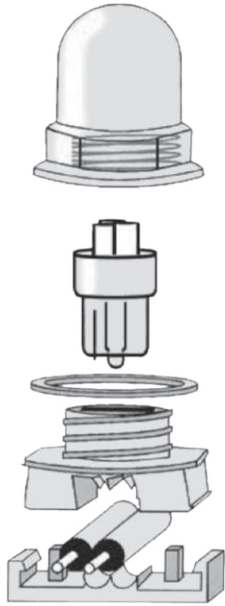

12V LED Wedge Light is a robust all-weather product, ideal for buildig outlines and other decorative lighting applications.

Specifications

Electrical	12V DC, .25W
LED Life	50,000 hours
LED Colours	Cool White 6000K Warm White 2700k Red, Blue, Green, Amber <small>*Colors available upon request.</small>
Lumens	15 lm
Efficacy	60lm/w
Cable	PVC Black SPT2 16AWG outdoor rated
Operating Temperature	-25°C to 65°C
Maximum length	150' (45.6M) Not to exceed 200 lamps
Wiring	Directly wired to class 2, 12V power supply

Power Supplies

Dimmable Indoor/Outdoor		Max # of Globes
TRE12L20DC	20 Watts	80
TRE12L60DC	60 Watts	200
Non Dimmable Indoor/Outdoor		
LEDDR-12-60	60 Watts	200

Features

- Low power consumption
- Safe class 2, 12V power supply
- Field cuttable
- Multiple lamp spacing available
- Durable construction for indoor and outdoor use
- Available in Cool White and Warm White
- Optional Red, Blue, Green, & Amber are also available.

Applications

- Building outlines
- String across patios, walk ways, street, and public areas
- Under Soffit
- Bridges
- Architectural Features
- Coves
- Window decorations
- Deck and patios

Accessories

- MGEC**
End cap for wire (Bags of 10)
- MGNC**
Wood nail mounting clip
- MGWC**
Tie wrap for mounting to wire
- ST16W**
Outdoor rated cable for DIY mounting
- MGTP**
Double sided tape (bag of 50 pieces)

Ordering Code:

MGWL - 06 -

Spacing
6" Standard

Color

WW - Warm White
CW - Cool White
R - Red
BL - Blue
G - Green
AM - Amber

Wedge spare lamp ordering Code:

MGWL -

Color