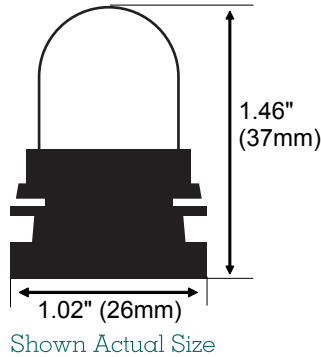

12V LED Wedge Light is a robust all-weather product, ideal for buildig outlines and other decorative lighting applications.

Specifications

Electrical	12V DC, .25W
LED Life	50,000 hours
LED Colours	Cool White 6000K Warm White 2700k Red, Blue, Green, Amber <small>*Colors available upon request.</small>
Lumens	15 lm
Efficacy	60lm/w
Cable	PVC Black SPT2 16AWG outdoor rated
Operating Temperature	-25°C to 65°C
Maximum length	150' (45.6M) Not to exceed 200 lamps
Wiring	Directly wired to class 2, 12V power supply

Power Supplies

Dimmable Indoor/Outdoor		Max # of Globes
TRE12L20DC	20 Watts	80
TRE12L60DC	60 Watts	200
Non Dimmable Indoor/Outdoor		
LEDDR-12-60	60 Watts	200

Features

- Low power consumption
- Safe class 2, 12V power supply
- Field cuttable
- Multiple lamp spacing available
- Durable construction for indoor and outdoor use
- Available in Cool White and Warm White
- Optional Red, Blue, Green, & Amber are also available.