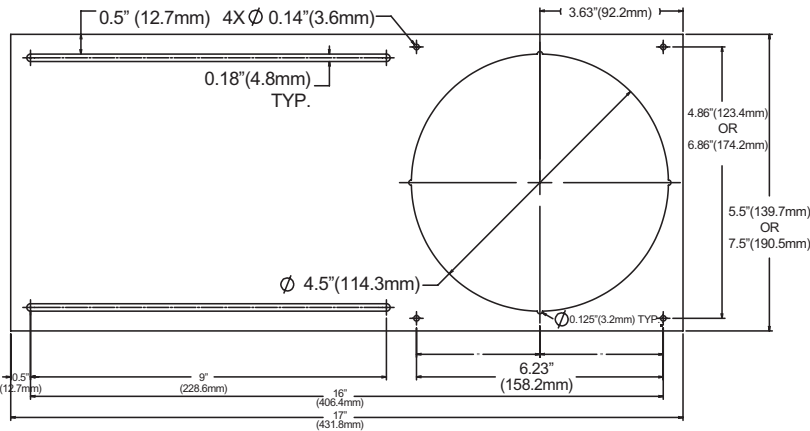

Construction Plate

Note: this item is sold separately.

Compatible dimmers

Dimmable to 5% with most standard dimmers

Lutron	C.L™ Dimmers
	DVELV-300
	SELV-3600P
	NTELV-300/600
	MAELV-300/600
Leviton	MRF2-6ND-120
	VPE04
	6615
	VPE06
	VRE06
	6672
	6674
	IPE04