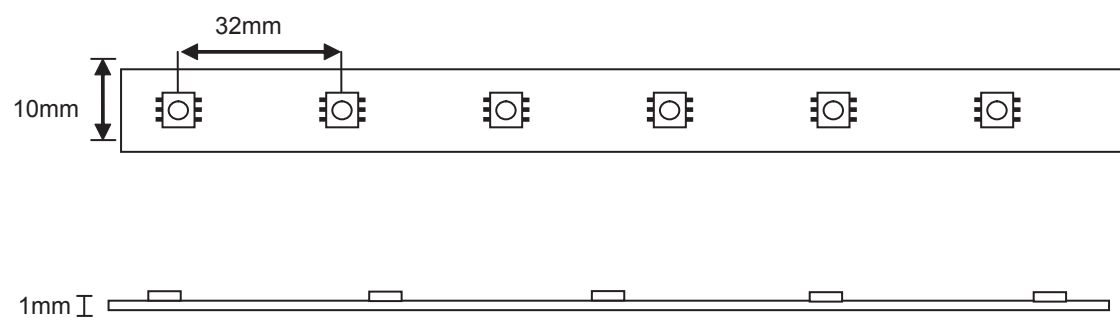

LED Type High Brightness 5060 SMD LEDs  
 # of LEDs per foot (304mm) 9  
 Viewing Angle 120°  
 LED Life 50,000 hours  
 Colour Temperature 3000K (+/- 200K)  
 Lumen Output 145.5 Lumens per ft Warm White  
 CRI 90+  
 Custom Cuttable 6.5"  
 Operating Voltage 24V DC  
 Maximum Single Run 40' (12.2M)  
 Power Consumption 2.2W / ft  
 LED Spacing 32mm  
 Approvals ETL  
 Adhesive 3M double side adhesive tape

Revisions:

4		
3		
2		
1		

Project:	Part number: LTP-20-3000K-H90-LP	Scale: NTS
Product: LED TAPE LIGHT WARM WHITE 20FT	Type:	Date: