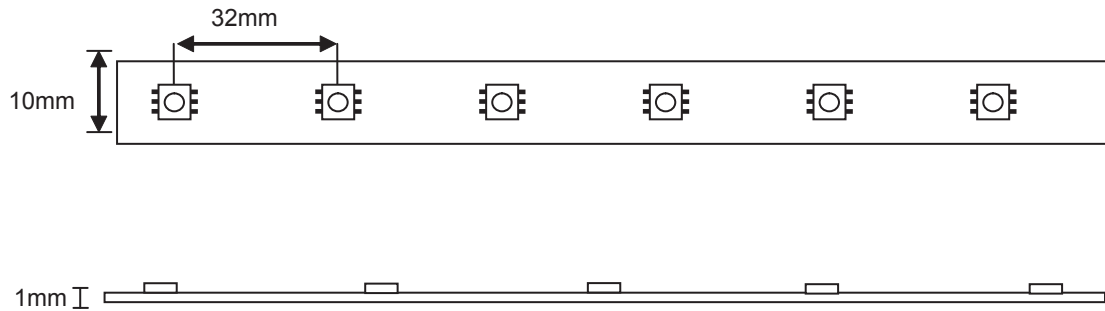

LED Type High Brightness 5060 SMD LEDs
 # of LEDs per foot (304mm) 9
 Viewing Angle 120°
 LED Life 50,000 hours
 Colour Temperature Cool White 6500K
 Lumen Output 163.5 Lumens per ft Cool White
 CRI 90+
 Custom Cuttable 6.5"
 Operating Voltage 24V DC
 Maximum Single Run 40' (12.2M)
 Power Consumption 2.2W / ft
 LED Spacing 32mm
 Approvals ETL
 Adhesive 3M double side adhesive tape

Revisions:

4		
3		
2		
1		

Project:

Part number: LTP-20-6500K-H90-LP

Scale: NTS

Product: LED TAPE LIGHT COOL WHITE 20FT

Type:

Date: