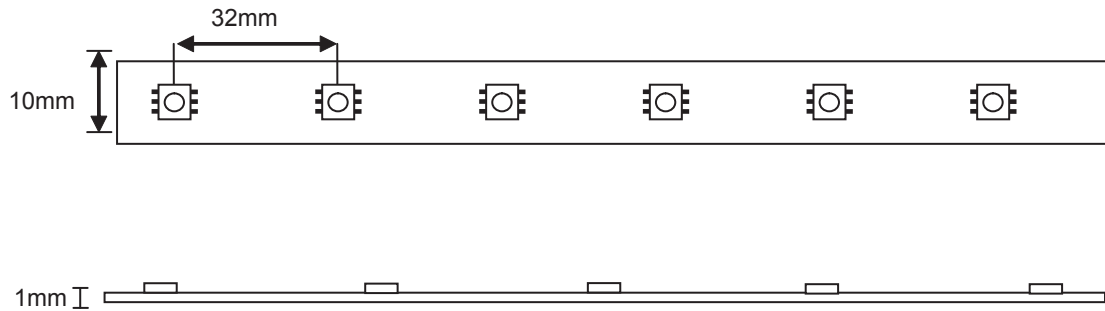

LED Type High Brightness 5060 SMD LEDs
 # of LEDs per foot (304mm) 9
 Viewing Angle 120°
 LED Life 50,000 hours
 Colour Temperature Cool White 6500K
 Lumen Output 163.5 Lumens per ft Cool White
 CRI 80+
 Custom Cuttable 6.5"
 Operating Voltage 24V DC
 Maximum Single Run 40' (12.2M)
 Power Consumption 2.2W / ft
 LED Spacing 32mm
 Approvals ETL
 Adhesive 3M double side adhesive tape

Revisions:

4		
3		
2		
1		

Project:

Part number: LTP- 20-CW-LP

Scale: NTS

Product: LED TAPE LIGHT COOL WHITE 20FT

Type:

Date: