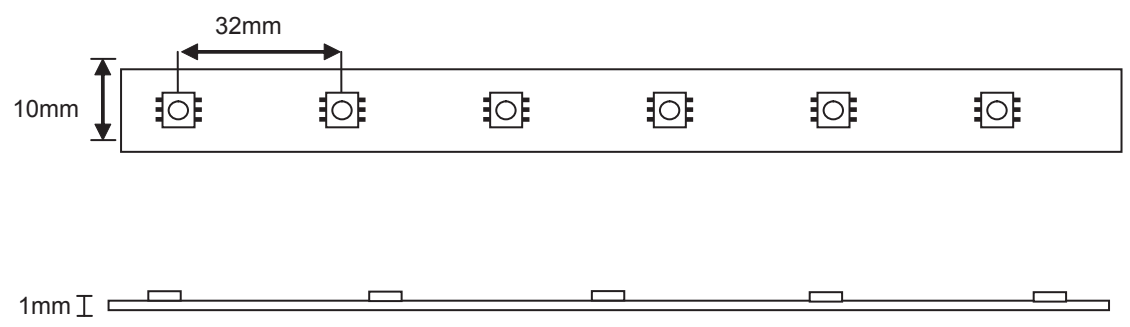

LED Type High Brightness 5060 SMD LEDs
 # of LEDs per foot (304mm) 9
 Viewing Angle 120°
 LED Life 50,000 hours
 Colour Temperature 3000K (+/- 200K)
 Lumen Output 145.5 Lumens per ft Warm White
 CRI 80+
 Custom Cuttable 6.5"
 Operating Voltage 24V DC
 Maximum Single Run 40' (12.2M)
 Power Consumption 2.2W / ft
 LED Spacing 32mm
 Approvals ETL
 Adhesive 3M double side adhesive tape

Revisions:

4		
3		
2		
1		

Project:	Part number: LTP- 20-WW-LP	Scale: NTS
Product: LED TAPE LIGHT WARM WHITE 20FT	Type:	Date: