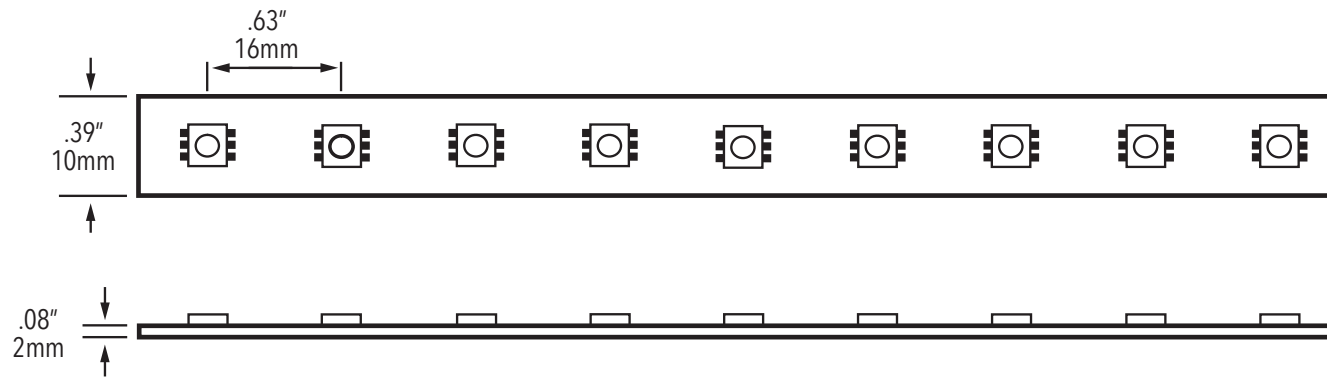

LED Type High Brightness 5060 SMD LEDs
 # of LEDs per foot (304mm) 18
 Viewing Angle 120°
 LED Life 50,000 hours to 70% initial lumen output
 Colour Temperature 3000K (+/- 200K)
 Lumen Output 285 Lumens per ft
 CRI 90+
 Custom Cuttable 4"
 Operating Voltage 24V DC
 Maximum Single Run 20' (6.08M)
 Power Consumption 4.3W / ft
 LED Spacing 16mm
 Approvals cETLus
 Adhesive 3M double side adhesive tape

Revisions:

4		
3		
2		
1		

Project:

Part number: LTP-XX-3000K-H90

Scale: NTS

Product: HIGH POWER TAPE LIGHT 4.3W/FT INDOOR USE WARM WHITE

Type:

Date: