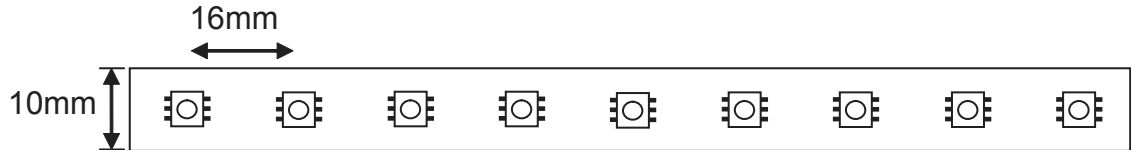

LED Type High Brightness 5060 SMD LEDs
 # of LEDs per foot (304mm) 18
 Viewing Angle 120°
 LED Life 50,000 hours
 Colour Temperature 6500K
 Lumen Output 327 Lumens per ft Cool White
 CRI 80+
 Custom Cuttable 4"
 Operating Voltage 24V DC
 Maximum Single Run 20' (6.08M)
 Power Consumption 4.3W / ft (304mm)
 LED Spacing 16mm
 Approvals QPS
 Adhesive 3M double side adhesive tape

Revisions:

4		
3		
2		
1		

Project:	Part number: LTP-XX-CW	Scale: NTS
Product: HIGH POWER TAPE LIGHT 4.3W/FT INDOOR USE COOL WHITE	Type:	Date: