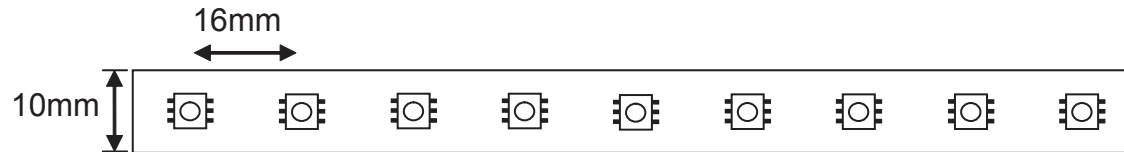

LED Type High Brightness 5060 SMD LEDs
 # of LEDs per foot (304mm) 18
 Viewing Angle 120°
 LED Life 50,000 hours to 70% initial lumen output
 Colour Temperature 3000K (+/- 200K)
 Lumen Output 285 Lumens per ft
 CRI 80+
 Custom Cuttable 4"
 Operating Voltage 24V DC
 Maximum Single Run 20' (6.08M)
 Power Consumption 4.3W / ft
 LED Spacing 16mm
 Approvals QPS
 Adhesive 3M double side adhesive tape

Revisions:

4		
3		
2		
1		

Project:

Part number: LTP-XX-WW

Scale: NTS

Product: HIGH POWER TAPE LIGHT 4.3W/FT INDOOR USE WARM WHITE

Type:

Date: