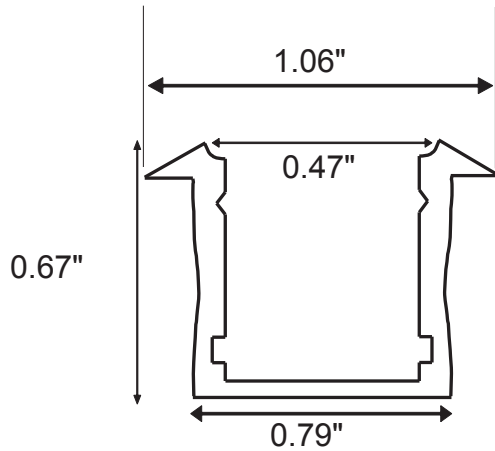

Specifications

Extrusion Profile Aluminum
 Lens Frosted PC
 Length 39.4" / 1m

LV-W1/W3-MC

MOUNTING CLIPS FOR RECESSED MOUNT TRACK

LV-W1/W3-EC
 END CAP FOR RECESSED MOUNT
 TRACK WITHOUT WIRE LEAD PROVISION

LV-W1/W3-EC-WF
 LV-D1/D3-ECEND CAP FOR RECESSED
 MOUNT WITH WIRE LEAD PROVISION

Revisions:

4		
3		
2		
1		

Project:

Part number: LV-LB-W3-FR

Scale: NTS

Product: 1 METER RECESSED MOUNT ALUM. EXTRUSION

Type: