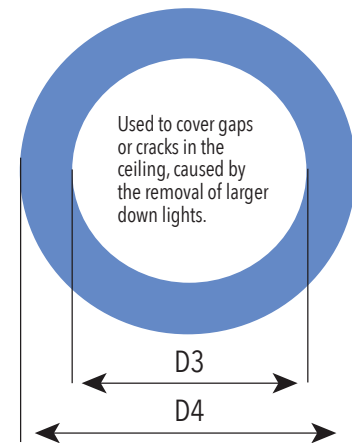

- Energy Star rated - up to 80% energy savings
- Dimmable to 5% with most ELV dimmers
- 120° beam spread
- Adjustable color temperature 2700K/3000K/4000K
- Two spring loaded clips to attach to any ceiling material
- Wet locations listed
- Temperature rating: -20°C-45°C
- No IC can required, for direct contact with insulation and combustible materials
- The driver is wired for 120V input
- 50,000 hour life
- 5 year limited warranty
- Airtight
- cETLus and Energy Star listed
- White finish
- Interchangeable brushed nickel, black and bronze trim rings available (sold separately)

† White finish only.

STEP-DOWN TRANSFORMERS

DLT-277

Step-down transformer 277/120VAC
25VA (non-dimmable)

Interchangeable brushed nickel, black and bronze trim rings available (sold separately).

CONSTRUCTION PLATES

BEAUTY RINGS

Size	D3	D4
3"	84mm (3.31")	114mm (4.49")
4"	109mm (4.29")	139mm (5.47")
6"	160mm (6.3")	194mm (7.64")
8"	210mm (8.27")	245mm (9.65")
10"	261mm (10.28")	293mm (11.54")