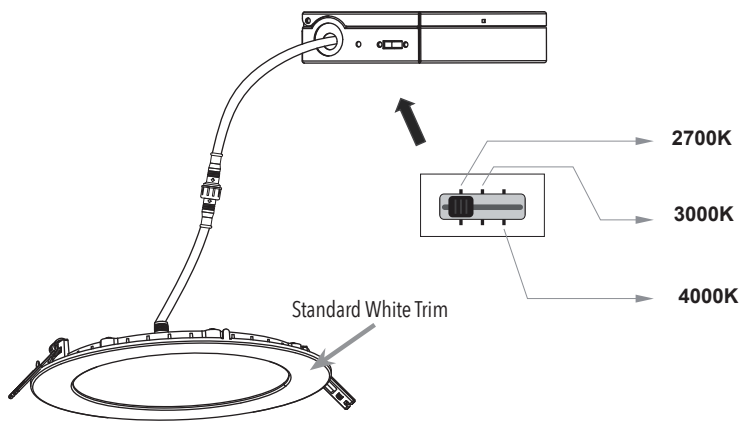

NOTE: Each fixture ships with one constant current power supply.

PRODUCT CODES

LVLDL - YY - CCT - WH - R - L3

**3 Color Temperature
LED Thin-Line Down
Lights**

SIZE
03 - 3"
04 - 4"
06 - 6"

ROUND TRIM RINGS

(Sold Separately)

LVLDL - 03 - TR - XX - L3
LVLDL - 04 - TR - XX - L3
LVLDL - 06 - TR - XX - L3

TRIM RING FINISH

BK - Black
BZ - Bronze
BN - Brushed Nickel

BEAUTY RINGS

(Sold Separately)

LVLDL - BR - 3 - L3
LVLDL - BR - 4 - L3
LVLDL - BR - 6 - L3

† White finish only.

STEP-DOWN TRANSFORMERS

DLT-277

Step-down transformer 277/120VAC
25VA (non-dimmable)

Interchangeable brushed nickel, black and bronze trim rings available (sold separately).

CONSTRUCTION PLATES

BEAUTY RINGS

Size	D3	D4
3"	84mm (3.31")	114mm (4.49")
4"	109mm (4.29")	139mm (5.47")
6"	160mm (6.3")	194mm (7.64")
8"	210mm (8.27")	245mm (9.65")
10"	261mm (10.28")	293mm (11.54")