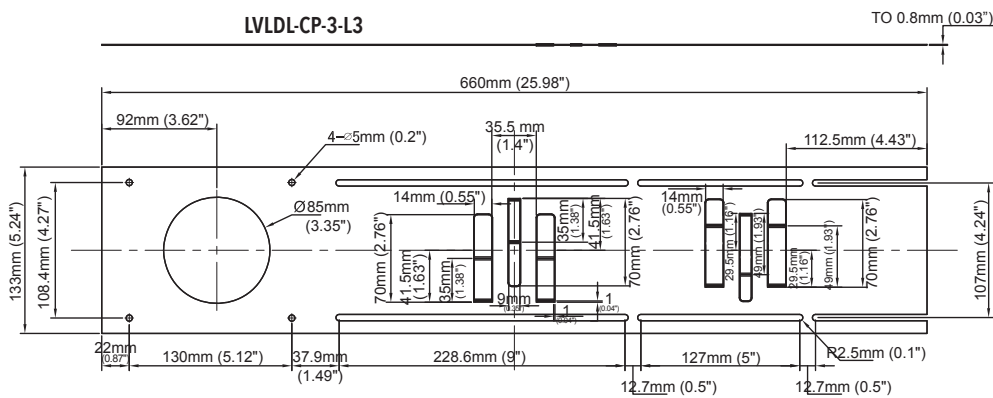

APPLICATIONS

- Kitchens & Pantries
- Laundry Rooms & Bathrooms
- Lobbies & Hallways
- Banquet Halls
- Elevators
- Retail lighting
- Restaurants
- Offices

SPECIFICATIONS

	3 inch	4 inch	6 inch
Power Consumption (W)	6W	9W	12W
Lumens			
2700K	360	686	935
3000K	390	728	975
4000K	420	749	978
Dimming	Yes		
Appearance Size D1 x D2 x H	3.15" x 3.74" x 0.5" (80mm x 95mm x 13mm)	4.17" x 4.73" x 0.5" (106mm x 120mm x 13mm)	6.14" x 6.85" x 0.5" (156mm x 174mm x 13mm)
Dimensions (J-Box) D1 x D2 x H	4.72" x 2.05" x 1.83" (120mm x 52.1mm x 46.5mm)	5.1" x 3.5" x 1.3" (129.6mm x 89mm x 33mm)	
Installation Hole Size	3.35" (85mm)	4.33" (110mm)	6.3" (160mm)
Color Rendering Index	80+		
Input Voltage	120V		
Color Temperature	2700K 3000K 4000K		
Approved Location	Wet		

NOTE: Each fixture ships with one constant current power supply.

PRODUCT CODES

LVLDL - YY - CCT - WH - R - L3

**3 Color Temperature
LED Thin-Line Down
Lights**

SIZE
03 - 3"
04 - 4"
06 - 6"

ROUND TRIM RINGS

BEAUTY RINGS

Size	D3	D4
3"	84mm (3.31")	114mm (4.49")
4"	109mm (4.29")	139mm (5.47")
6"	160mm (6.3")	194mm (7.64")
8"	210mm (8.27")	245mm (9.65")
10"	261mm (10.28")	293mm (11.54")