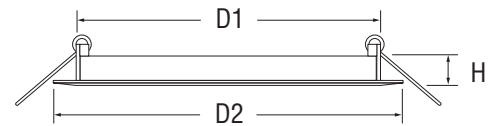

NOTE: Each fixture ships with one constant current power supply.

PRODUCT CODES

LVLDL - YY - CCT - WH - R - L3

**3 Color Temperature
LED Thin-Line Down
Lights**

SIZE
03 - 3"
04 - 4"
06 - 6"

ROUND TRIM RINGS

(Sold Separately)

LVLDL - 03 - TR - XX - L3
LVLDL - 04 - TR - XX - L3
LVLDL - 06 - TR - XX - L3

TRIM RING FINISH

BK - Black
BZ - Bronze
BN - Brushed Nickel

BEAUTY RINGS

(Sold Separately)

LVLDL - BR - 3 - L3
LVLDL - BR - 4 - L3
LVLDL - BR - 6 - L3

† White finish only.

STEP-DOWN TRANSFORMERS

DLT-277

Step-down transformer 277/120VAC
25VA (non-dimmable)

Interchangeable brushed nickel, black and bronze trim rings available (sold separately).

CONSTRUCTION PLATES

BEAUTY RINGS

Size	D3	D4
3"	84mm (3.31")	114mm (4.49")
4"	109mm (4.29")	139mm (5.47")
6"	160mm (6.3")	194mm (7.64")
8"	210mm (8.27")	245mm (9.65")
10"	261mm (10.28")	293mm (11.54")