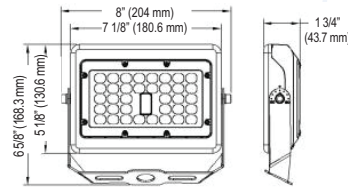

Yoke mount bracket
(FL-Y-15/30, FL-Y-50)
(To use for wall and ground
mount)