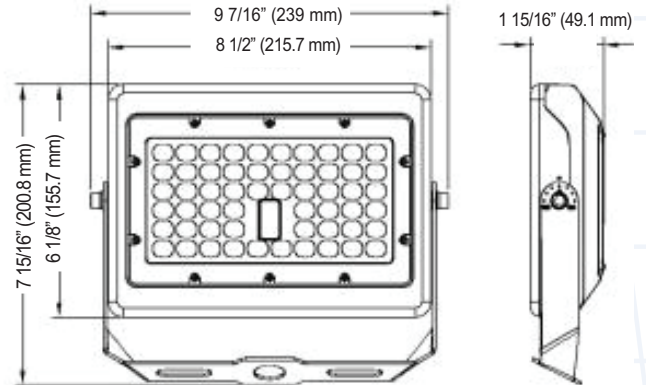

CCT Adjust Mini Flood Light

15W and 30W

50W

Mounting Accessories

Specifications

	CCT Adjust Mini Flood Light
Product Code	FL-15-CT FL-30-CT FL-50-CT
Color Temperature	Warm White (3000K) Neutral White (4000K) Cool White (5000K)
Input Voltage	100 -277VAC
Power Consumption (W)	15W / 30W / 50W
Lumen Output	15W: 3000K=1725-1950LM / 4000K=2025-2250LM / 5000K=1875-2100LM 30W: 3000K=3450-3900LM / 4000K=4050-4500LM / 5000K=3750-4200LM 50W: 3000K=5750-6500LM / 4000K=6750-7500LM / 5000K=6250-7000LM
LED Type	SMD3030 (1W)
Beam Angle	150° x 120° (7H6V)
Operating Temperature	-20°C to 50°C
Color Rendering Index	>80
Approvals	cULus listed for wet locations