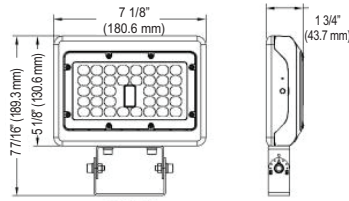

Trunnion mount bracket
(FL-TR)
(To use for wall and ground
mount)