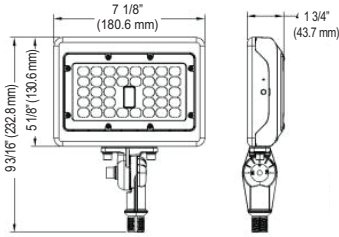

Mounting Accessories

Knuckle mount bracket
(pre-installed)
(To use for junction box mount,
supplied by others)