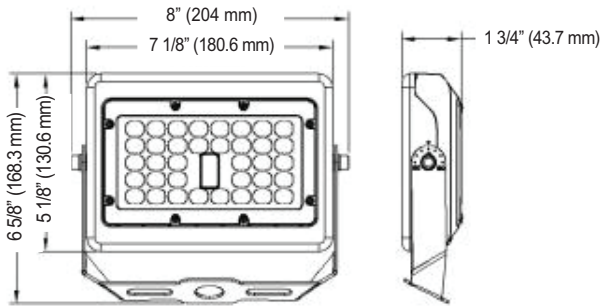

CCT Adjust Mini Flood Light

15W and 30W