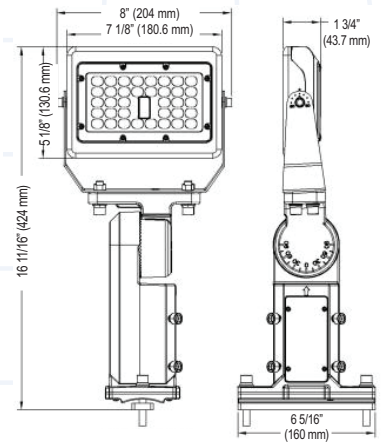

15W and 30W

50W

Mounting Accessories

Knuckle mount bracket
(pre-installed)
(To use for junction box mount,
supplied by others)

Trunnion mount bracket
(FL-TR)
(To use for wall and ground
mount)

Yoke mount bracket
(FL-Y-15/30, FL-Y-50)
(To use for wall and ground
mount)

Universal mount bracket
(FL-ADM-15/30, FL-ADM-50)
(For use on poles)

Specifications

	CCT Adjust Mini Flood Light
Product Code	FL-15-CT FL-30-CT FL-50-CT
Color Temperature	Warm White (3000K) Neutral White (4000K) Cool White (5000K)
Input Voltage	100 -277VAC
Power Consumption (W)	15W / 30W / 50W
Lumen Output	15W: 3000K=1725-1950LM / 4000K=2025-2250LM / 5000K=1875-2100LM 30W: 3000K=3450-3900LM / 4000K=4050-4500LM / 5000K=3750-4200LM 50W: 3000K=5750-6500LM / 4000K=6750-7500LM / 5000K=6250-7000LM
LED Type	SMD3030 (1W)
Beam Angle	150° x 120° (7H6V)
Operating Temperature	-20°C to 50°C
Color Rendering Index	>80
Approvals	cULus listed for wet locations