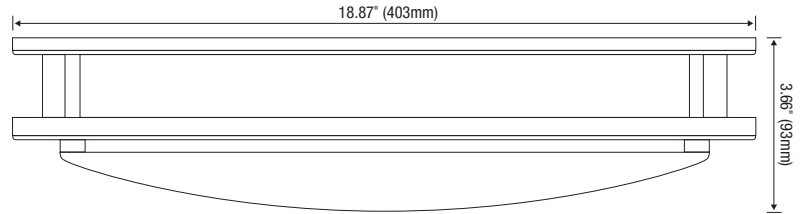

APPLICATIONS

- Kitchens
- Lobbies
- Hallways
- Banquet halls
- Retail
- Restaurants

PRODUCT CODES

CLD - 1625 - XXK - BN

SPECIFICATIONS	
Electrical	120 VAC, 25W
LED Life	50,000 hours
Lumen Output	1875 Lumens
CRI	≥ 80
Color Temperature	3000K
Housing Finish	Brushed Nickel
Approvals	cETLus listed and Energy Star rated