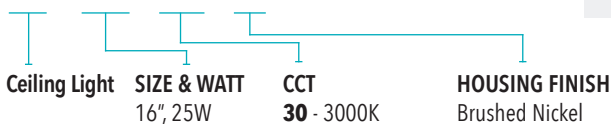

FEATURES

- Elegant and energy efficient design
- Available in brushed nickel trim
- Suitable for damp location
- Input voltage 120VAC
- Dimmable with most ELV dimmers
- 50,000 hours life
- cETLus listed
- Easy installation
- Maintenance free
- Even light distribution
- 5 year warranty

APPLICATIONS

- Kitchens
- Lobbies
- Hallways
- Banquet halls
- Retail
- Restaurants

PRODUCT CODES

CLD - 1625 - XXK - BN

SPECIFICATIONS	
Electrical	120 VAC, 25W
LED Life	50,000 hours
Lumen Output	1875 Lumens
CRI	≥ 80
Color Temperature	3000K
Housing Finish	Brushed Nickel
Approvals	cETLus listed and Energy Star rated