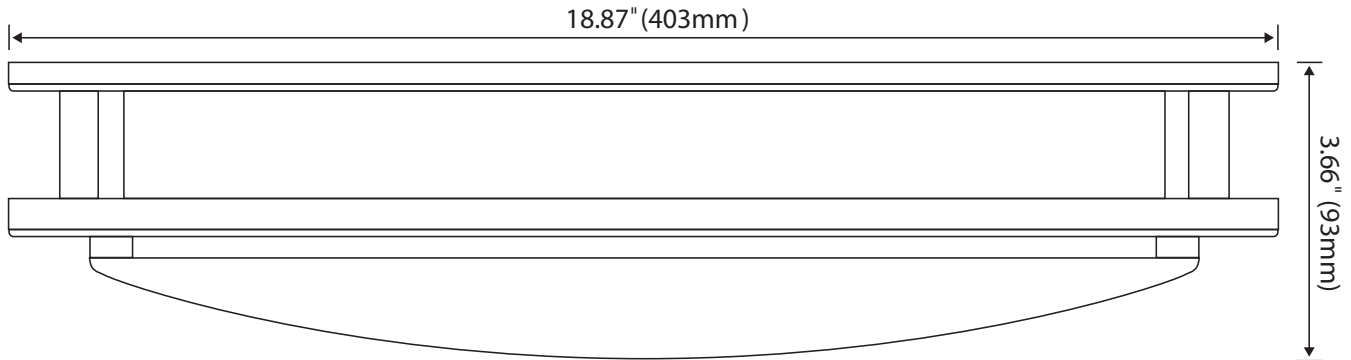

Features

- Elegant and energy efficient design
- Available in brushed nickel trim
- Suitable for damp location
- Input voltage 120VAC
- Dimmable with most ELV dimmers
- 50,000 hours life
- cETLus listed
- Easy installation
- Maintenance free
- Even light distribution
- 5 year warranty