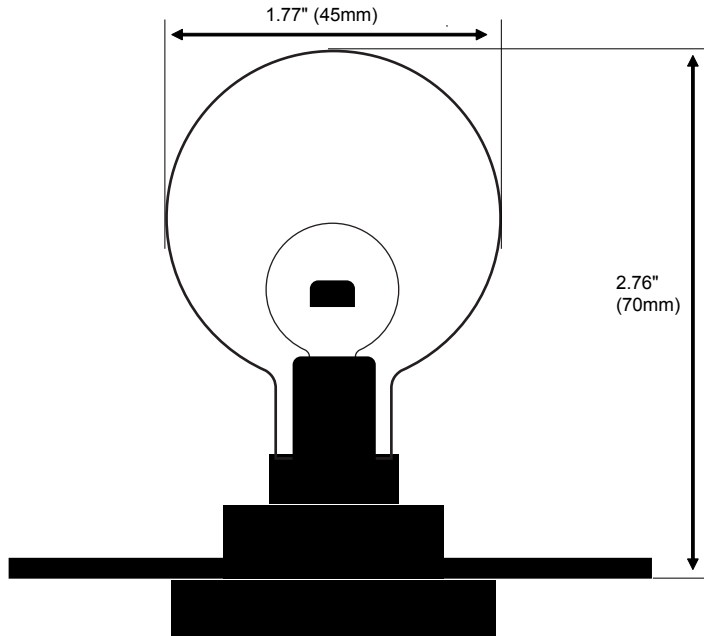

24V LED Globe Light is a Marquee Style decorative string light designed for the toughest of weather condition.

Shown Actual Size

Specifications

Electrical	24V DC, .5W
LED Life	50,000 hours
LED Colours	Cool White 6000K Warm White 2700K Red, Blue, Green, Amber <small>*Colors available upon request.</small>
Lumens	50 lumens
Efficacy	100lm/w
Cable	PVC Black SPT2 16AWG outdoor rated
Operating Temperature	-25°C to 65°C
Maximum length	150' (45.6M) Not to exceed 180 lamps
Wiring	Directly wired to class 2, 24V power supply

Power Supplies

Dimmable Indoor/Outdoor		Max # of Globes
TRE24L40DC	40 Watts	80
TRE24L96DC	96 Watts	180
Non Dimmable Indoor/Outdoor		
LEDDR-24-120W	120 Watts	180*

*180 on a single tap or 200 on combined two secondary taps

Ordering Code:

Spacing
12" Standard

MGST - 12 -

Color

WW - Warm White
CW - Cool White
R - Red
BL - Blue
G - Green
AM - Amber

Globe Light spare lamp code:

Color

MGST - - LAMP