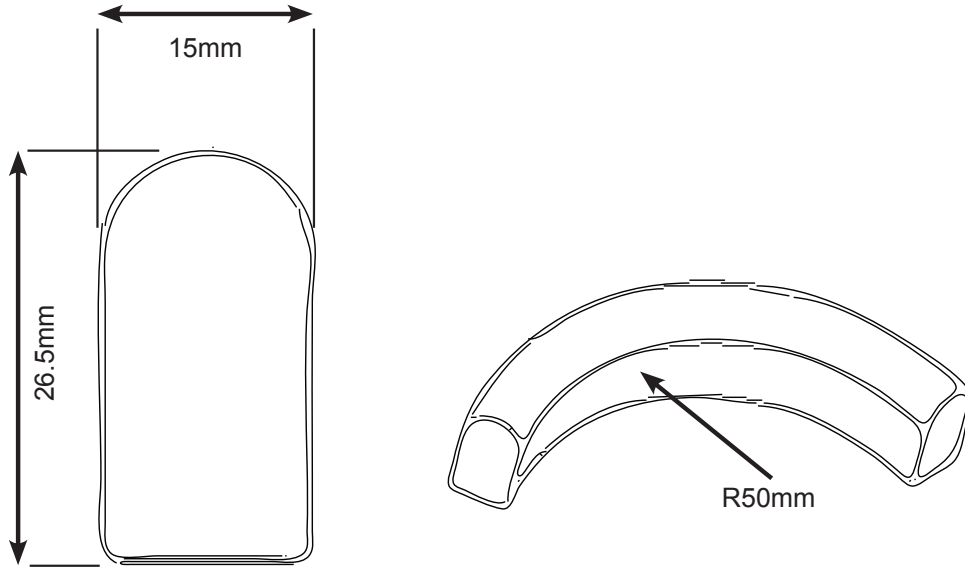

LED Neon Flex is a functional, flexible option to highlight architectural and design elements while adding color and vibrancy to building exteriors.