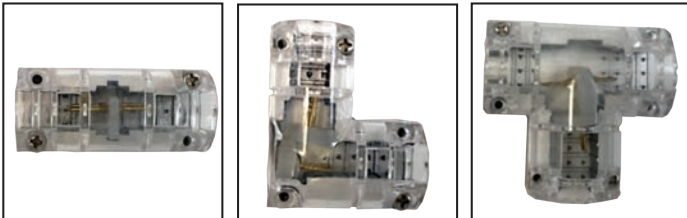

NFLX-SPLICE (In-line splice connector)   **NFLX-L-SPLICE** (L splice connector)   **NFLX-T-SPLICE** (T splice connector)