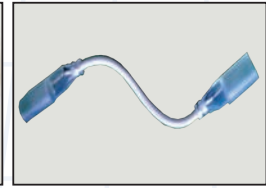

Warranty

Limited warranty: This fixture is free from defects in materials and workmanship for a period of 3 years from date of purchase.

Specifications

	LED Neon Flex
Product Code	NFLX-XX-YY
Color Temperature	WW = 3000K +/- 200K NW = 4000K +/- 200K CW = 6000K +/- 200K RD = Red GR = Green BL = Blue AM = Amber RGB
Electrical	24V DC, 2.44 W/FT (8W/M)
Lumen Output	61 LM/FT (200LM/M)
Efficacy	25 LPW
Custom Cuttable	4" single color, 12" RGB
Maximum length	40FT (12.2M)
LED Life (hours)	30,000
Beam angle	120°
Color Rendering Index	>80
Dimmable	Yes
Approvals	cETLus

XX= length
YY= color

SINGLE COLOR ACCESSORIES

NFLX-CONKIT-6FT (Power feed connector, 6FT) NFLX-JUMP (Jumper connector, 15CM [6in]) NFLX-PINS (Single color pins)

NFLX-SPLICE (In-line splice connector)

NFLX-L-SPLICE (L splice connector)

NFLX-T-SPLICE (T splice connector)

NFLX-ENDS (End cap)

NFLX-CLIPS (Mounting clips)

NFLX-CHANNEL (Aluminum mounting channel 1M [3.28FT])

RGB ACCESSORIES

NFLX-RGB-CONTROL (RGB controller)

NFLX-RGB-AMP (RGB signal amplifier)