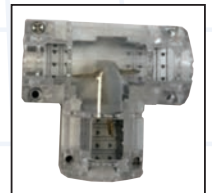

XX= length
YY= color

SINGLE COLOR ACCESSORIES

NFLX-CONKIT-6FT (Power feed connector, 6FT) NFLX-JUMP (Jumper connector, 15CM [6in]) NFLX-PINS (Single color pins)

NFLX-SPLICE (In-line splice connector)

NFLX-L-SPLICE (L splice connector)

NFLX-T-SPLICE (T splice connector)

NFLX-ENDS (End cap)

NFLX-CLIPS (Mounting clips)

NFLX-CHANNEL (Aluminum mounting channel 1M [3.28FT])

RGB ACCESSORIES

NFLX-RGB-CONTROL (RGB controller)

NFLX-RGB-AMP (RGB signal amplifier)