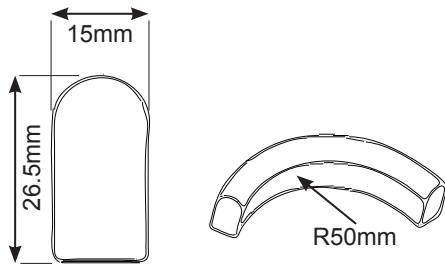

Features

- ✓ Virtually maintenance free
- ✓ Low power consumption
- ✓ Maximum length 40FT (12.2M)
- ✓ Safe 24V DC operation
- ✓ cETLus certified
- ✓ Dimmable
- ✓ Inter-connectable
- ✓ Field cuttable (every 4" single color, every 12" RGB)
- ✓ Custom cuts available
- ✓ Available in seven brilliant colors, and RGB
- ✓ Highly flexible, with neon look
- ✓ Indoor/outdoor use
- ✓ 30,000 hour life
- ✓ 3 year limited warranty

Warranty

Limited warranty: This fixture is free from defects in materials and workmanship for a period of 3 years from date of purchase.

Specifications

	LED Neon Flex
Product Code	NFLX-XX-YY
Color Temperature	WW = 3000K +/- 200K NW = 4000K +/- 200K CW = 6000K +/- 200K RD = Red GR = Green BL = Blue AM = Amber RGB
Electrical	24V DC, 2.44 W/FT (8W/M)
Lumen Output	61 LM/FT (200LM/M)
Efficacy	25 LPW
Custom Cuttable	4" single color, 12" RGB
Maximum length	40FT (12.2M)
LED Life (hours)	30,000
Beam angle	120°
Color Rendering Index	>80
Dimmable	Yes
Approvals	cETLus

XX= length
YY= color

SINGLE COLOR ACCESSORIES

NFLX-CONKIT-6FT (Power feed connector, 6FT) NFLX-JUMP (Jumper connector, 15CM [6in]) NFLX-PINS (Single color pins)

NFLX-SPLICE (In-line splice connector)

NFLX-L-SPLICE (L splice connector)