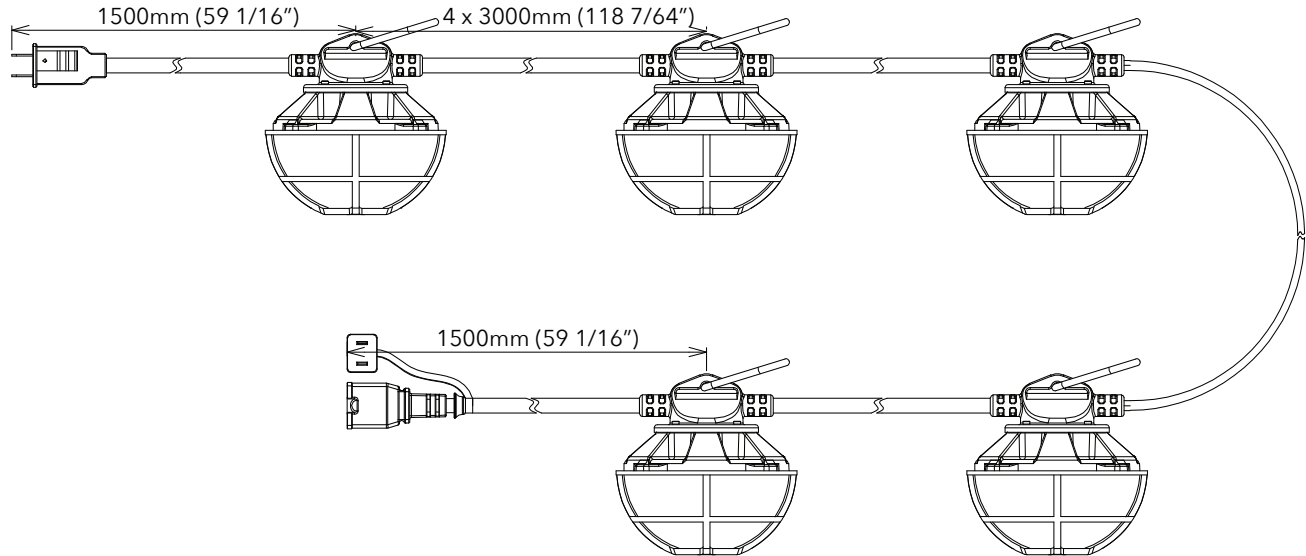

5 x 12 watts LED fixtures in a 50FT string to illuminate your construction site, shop, garage or warehouse with portable, efficient lighting.

Features

- Length: 50ft
- Lumen output: 7500LM
- Wet locations
- LED color: 5000K
- 60 Watts per string
- Up to 10 LED String Work Lights per 120V AC tap
- Carabiner clip on each fixture
- 5 year limited warranty

Specifications

Electrical	AC120V, 60W, 50-60Hz
CRI	>80
LED Lifetime	50,000 hrs.
CCT	5000K
Lumen (lm)	7500LM
Approved Location	cETLus
Appearance Size	4.4"W x 3"H (112mm x 78mm)

Ordering Code

SWL-60W-50

Project		Type	
Date		Contact	
Notes			