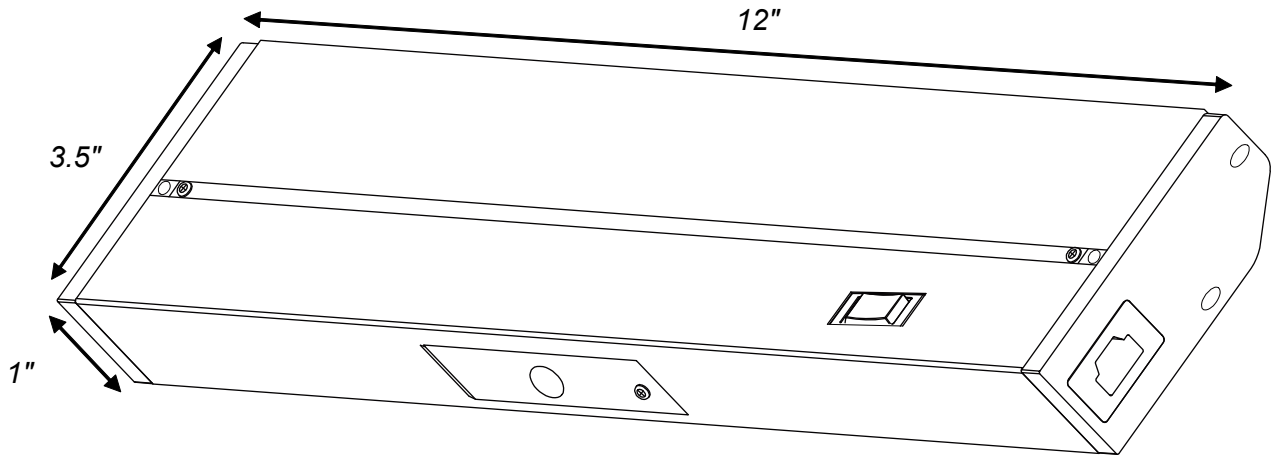

LTSPRO-12-YY is constructed with aluminum housing and a matte white polycarbonate diffuser. It has a hi-low rocker switch and a slide selector switch for changing Kelvin color temperature.

Features

- Adjustable to 3 color temperatures: 2700K, 3300K and 4000K (warm white to cool white)
- Dimmable with most ELV dimmers
- Comes with High / Low Switch
- Low power consumption
- Edge Lit technology eliminates hot spots - smooth luminance
- Fast and easy installation - quick connects, captive mounting screws
- Comes with cord and plug as well as knockouts for hardwire
- 3/8" connector provided
- Shallow profile conceals fixture
- Linkable up to 400 watts
- 90 CRI - the best in the business!
- Available in 6 sizes 9", 12", 18", 24", 32", and 40"
- 3 year limited warranty
- cETLus and EnergyStar listed for dry locations.

Specifications

Color Rendering Index	90+
Input Power	120V
Colour Temperature	2700K - 4000K
LEDs	Epistar
Power Factor	0.95
Watt	5W
Lumens	250-300
Dimensions	L - 12" W - 3.5" H - 1"
Dimmable	Yes
Finish Color	BK - Black BZ - Bronze SN - Satin Nickel WH - White

Ordering Code:

LTSPRO - 12 -

1. Finish Color: **BK** - Black
   BZ - Bronze
   SN - Satin Nickel
   WH - White

Included with each fixture:

- (1) Under cabinet lighting fixture
- (1) 182.88 cm (72") cord and plug
- (1) End-to-end connector
- (1) Romex connector
- (2) Wood screws
- (1) 20.86cm (8") jumper cable

Project		Type	
Date		Contact	
Notes