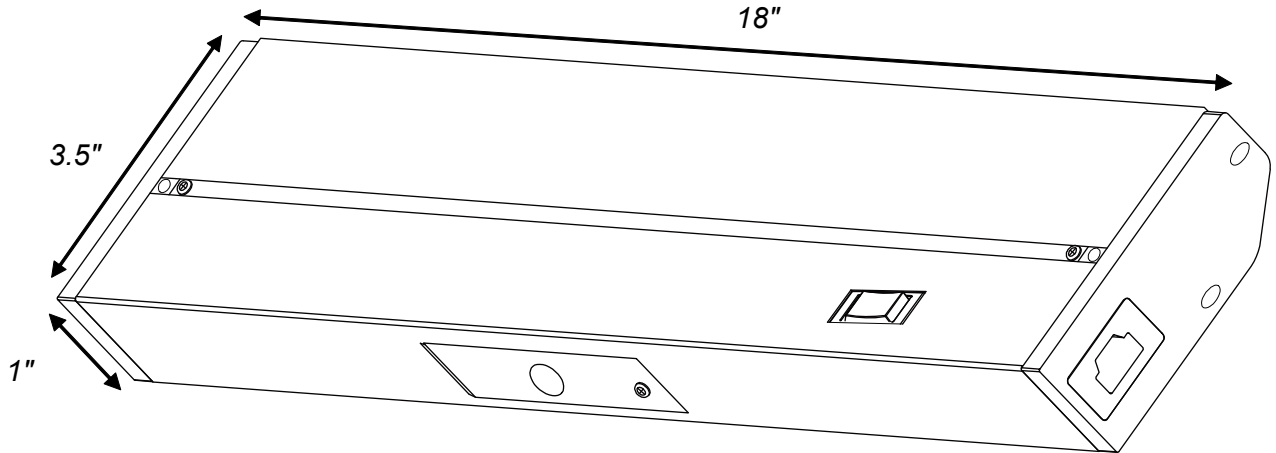

LTSPRO-18-YY is constructed with aluminum housing and a matte white polycarbonate diffuser. It has a hi-low rocker switch and a slide selector switch for changing Kelvin color temperature.

Features

- Adjustable to 3 color temperatures: 2700K, 3300K and 4000K (warm white to cool white)
- Dimmable with most ELV dimmers
- Comes with High / Low Switch
- Low power consumption
- Edge Lit technology eliminates hot spots - smooth luminance
- Fast and easy installation - quick connects, captive mounting screws
- Comes with cord and plug as well as knockouts for hardwire
- 3/8" connector provided
- Shallow profile conceals fixture
- Linkable up to 400 watts
- 90 CRI - the best in the business!
- Available in 6 sizes 9", 12", 18", 24", 32", and 40"
- 3 year limited warranty
- cETLus and EnergyStar listed for dry locations.

Specifications

Color Rendering Index	90+
Input Power	120V
Colour Temperature	2700K - 4000K
LEDs	Epistar
Power Factor	0.95
Watt	8W
Lumens	380-450
Dimensions	L - 18" W - 3.5" H - 1"
Dimmable	Yes
Finish Color	BK - Black BZ - Bronze SN - Satin Nickel WH - White

Ordering Code:

LTSPRO - 18 -

1. Finish Color: **BK** - Black
   BZ - Bronze
   SN - Satin Nickel
   WH - White

Included with each fixture:

- (1) Under cabinet lighting fixture
- (1) 182.88 cm (72") cord and plug
- (1) End-to-end connector
- (1) Romex connector
- (2) Wood screws
- (1) 20.86cm (8") jumper cable

Project		Type	
Date		Contact	
Notes