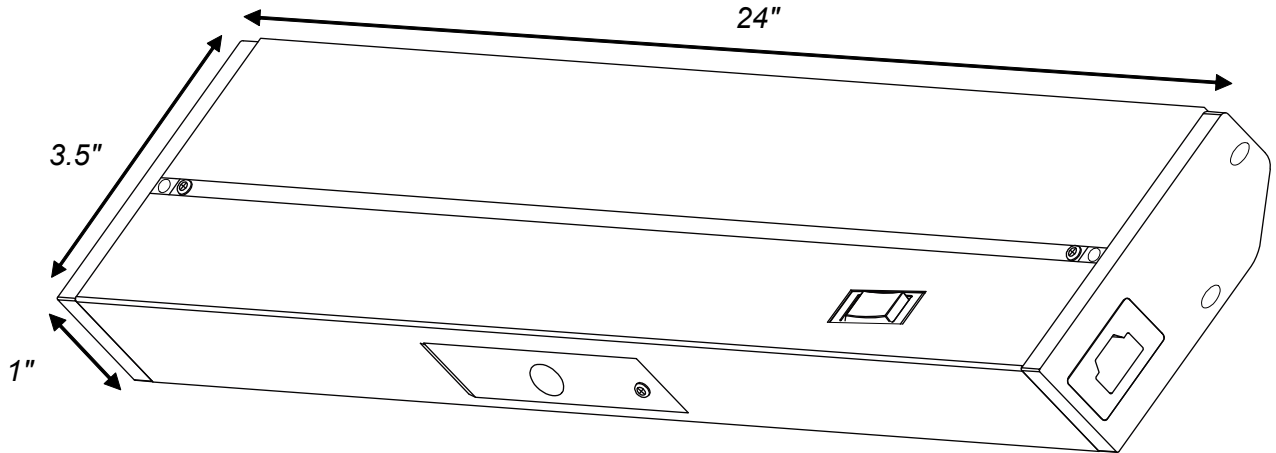

LTSPRO-24-YY is constructed with aluminum housing and a matte white polycarbonate diffuser. It has a hi-low rocker switch and a slide selector switch for changing Kelvin color temperature.

Features

- Adjustable to 3 color temperatures: 2700K, 3300K and 4000K (warm white to cool white)
- Dimmable with most ELV dimmers
- Comes with High / Low Switch
- Low power consumption
- Edge Lit technology eliminates hot spots - smooth luminance
- Fast and easy installation - quick connects, captive mounting screws
- Comes with cord and plug as well as knockouts for hardwire
- 3/8" connector provided
- Shallow profile conceals fixture
- Linkable up to 400 watts
- 90 CRI - the best in the business!
- Available in 6 sizes 9", 12", 18", 24", 32", and 40"
- 3 year limited warranty
- cETLus and EnergyStar listed for dry locations.

Specifications

Color Rendering Index	90+
Input Power	120V
Colour Temperature	2700K - 4000K
LEDs	Epistar
Power Factor	0.95
Watt	12W
Lumens	650-700
Dimensions	L - 24" W - 3.5" H - 1"
Dimmable	Yes
Finish Color	BK - Black BZ - Bronze SN - Satin Nickel WH - White

Ordering Code:

LTSPRO - 24 -

Finish Color: **BK** - Black
BZ - Bronze
SN - Satin Nickel
WH - White

Included with each fixture:

- (1) Under cabinet lighting fixture
- (1) 182.88 cm (72") cord and plug
- (1) End-to-end connector
- (1) Romex connector
- (2) Wood screws
- (1) 20.86cm (8") jumper cable

Project		Type	
Date		Contact	
Notes