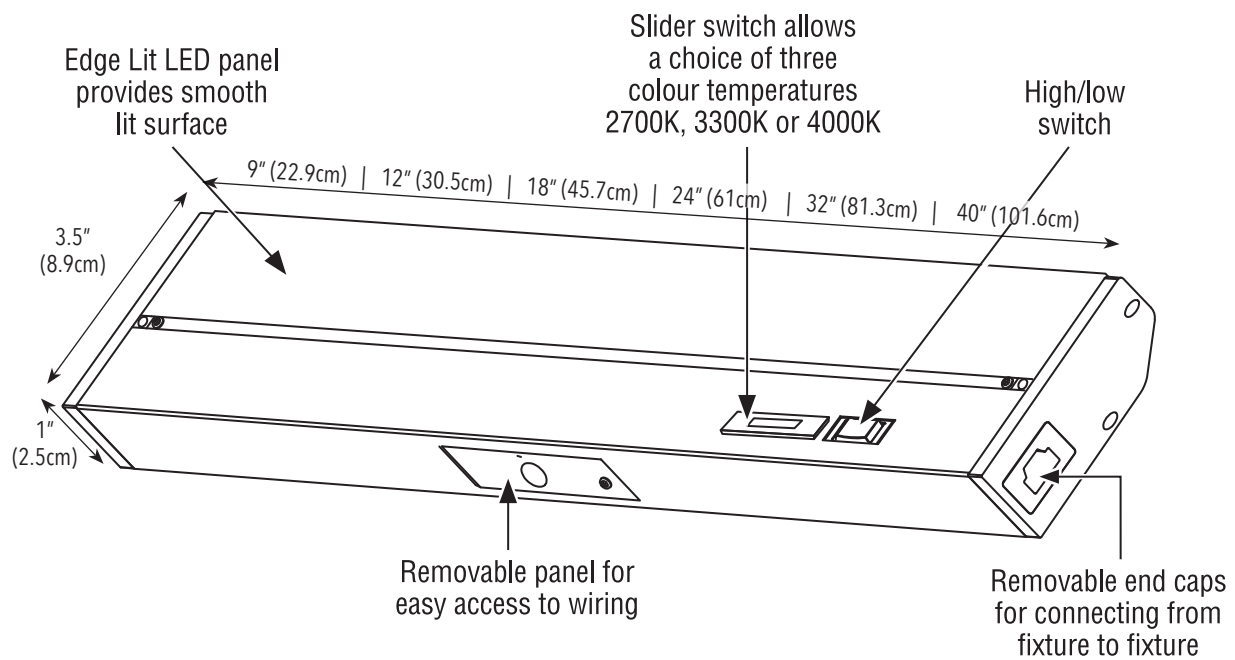

FEATURES

- 50,000 hours life
- Adjustable to 3 color temperatures: 2700K, 3300K and 4000K (warm white to cool white)
- Dimmable with most ELV dimmers
- Comes with High / Low Switch
- Low power consumption
- Edge Lit technology eliminates hot spots – smooth luminance
- Fast and easy installation – quick connects, captive mounting holes
- Comes with cord and plug as well as knockouts for hardwire
- 3/8" connector provided
- Shallow profile conceals fixture
- Linkable up to 400 watts. Each fixture ships with 8" jumper cable and end-to-end connector
- 90 CRI
- Available in 6 sizes – 9", 12", 18", 24", 32" and 40"
- cETLus and Energy Star listed
- 3 year limited warranty

<p>LED Task Star PRO</p>	<p>SIZE 9 - 9" 12 - 12" 18 - 18" 24 - 24" 32 - 32" 40 - 40"</p>	<p>TRIM FINISH WH - White BK - Black BZ - Bronze SN - Satin Nickel</p>
--	--	---

SPECIFICATIONS

Input Voltage	120V AC
Power Consumption	9" = 3W
	12" = 5W
	18" = 8W
	24" = 12W
	32" = 16W
40" = 20W	
Power Factor	0.95
LEDs	Epistar
LED Life	50,000 hours
CCT	2700K - 4000K
Lumen Output	9" = 150 - 200 Lumens
	12" = 250 - 300 Lumens
	18" = 380 - 450 Lumens
	24" = 650 - 700 Lumens
	32" = 850 - 900 Lumens
40" = 950 - 1000 Lumens	
CRI	> 90
Cover Finish	Extruded Aluminum housing / High impact PC plastic end caps / Matte white polycarbonate diffuser
Appearance Size (L x W x H)	9" - 9" x 3.5" x 1" (22.9 x 8.9 x 2.5cm)
	12" - 12" x 3.5" x 1" (30.5 x 8.9 x 2.5cm)
	18" - 18" x 3.5" x 1" (45.7 x 8.9 x 2.5cm)
	24" - 24" x 3.5" x 1" (61.0 x 8.9 x 2.5cm)
	32" - 32" x 3.5" x 1" (81.3 x 8.9 x 2.5cm)
40" - 40" x 3.5" x 1" (101.6 x 8.9 x 2.5cm)	
Approvals	cETLus listed and Energy Star rated