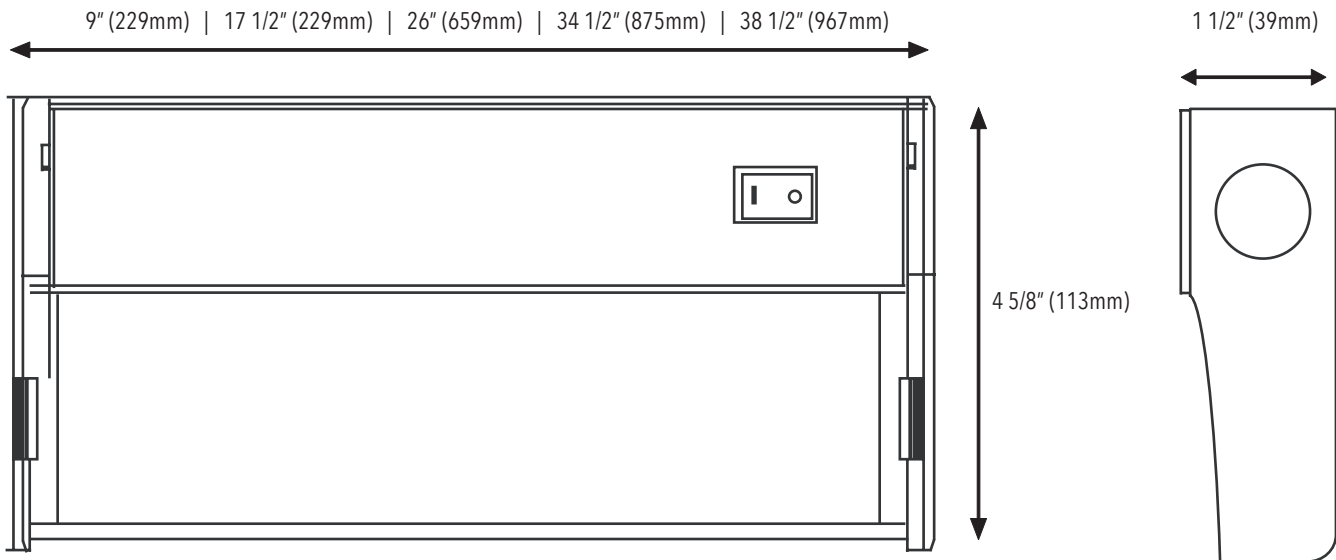

ACCESSORIES

LEDMOD-32-FF
Warm white LED
replacement module
3100K ± 200

LED-REC-1
Rectifier for LTS-1
LED-REC-2
Rectifier for LTS-2
LED-REC-3
Rectifier for LTS-3
LED-REC-4
Rectifier for LTS-4
LED-REC-5
Rectifier for LTS-5