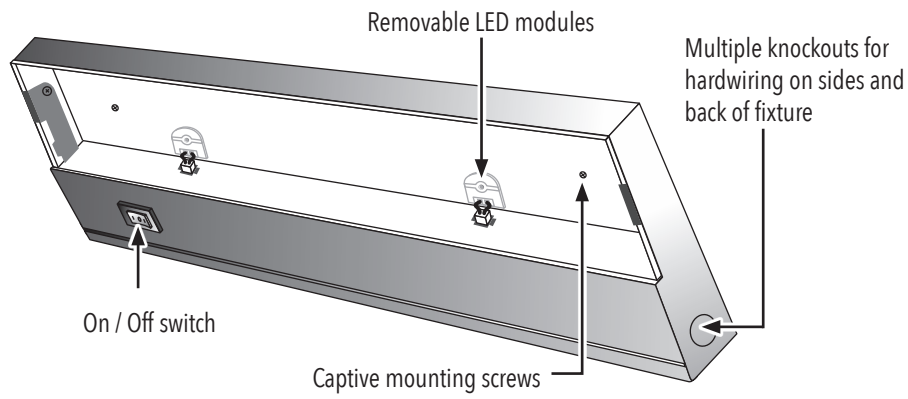

APPLICATIONS

- Under cabinet task light
- Over cabinet accent light
- Display cases and exhibits
- Merchandising
- Indirect accent light
- Wall units and bars
- Office work stations

PRODUCT CODES

LTS - X - HW/YY

SPECIFICATIONS

Electrical	Input: AC 120V 5.2 watts per LED module
LED Life	40,000 hours
Number of LED modules per fixture	1 - 5
Lumen Output	175 lumens/module
Color Temperature	3100K +/-200
CRI	≥ 80
LED Color	3100K +/-200K
LED Angle	125 degrees
Replacement LED Module	LEDMOD-HVDC
Product Finish	Black & White: Powder Coating Aluminum, Bronze: Anodized
Lens	Frosted Glass
Dimensions (L x W x H)	
1 LED Module Task Star	9" x 4 5/8" x 1 1/2" (229 x 113 x 39mm)
2 LED Module Task Star	17 1/2" x 4 5/8" x 1 1/2" (445 x 113 x 39mm)
3 LED Module Task Star	26" x 4 5/8" x 1 1/2" (659 x 113 x 39mm)
4 LED Module Task Star	34 1/2" x 4 5/8" x 1 1/2" (875 x 113 x 39mm)
5 LED Module Task Star	38 1/2" x 4 5/8" x 1 1/2" (967 x 113 x 39mm)
Approvals	cETLus listed