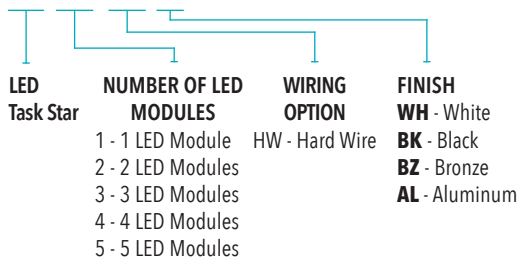

Save up to 80%
in energy consumption with same light
output as 18 watt xenon!

FEATURES

- Dimmable with most ELV dimmers
- Low power consumption - as low as 5.2 watts per module
- Warm White color temperature (3100K +/- 200)
- 40,000 hour useful lamp life
- Fast and easy installation - push in terminals for hard wire connection
- 120 volt through wiring
- Available in 1, 2, 3, 4 & 5 LED module units
- Secure hinged lens
- Captive mounting screws in lamp compartment
- Available in 4 colors: White, Bronze, Black and Brushed Aluminum
- 3 year limited warranty

APPLICATIONS

- Under cabinet task light
- Over cabinet accent light
- Display cases and exhibits
- Merchandising
- Indirect accent light
- Wall units and bars
- Office work stations

PRODUCT CODES

LTS - X - HW/YY

SPECIFICATIONS

Electrical	Input: AC 120V 5.2 watts per LED module
LED Life	40,000 hours
Number of LED modules per fixture	1 - 5
Lumen Output	175 lumens/module
Color Temperature	3100K +/-200
CRI	≥ 80
LED Color	3100K +/-200K
LED Angle	125 degrees
Replacement LED Module	LEDMOD-HVDC
Product Finish	Black & White: Powder Coating Aluminum, Bronze: Anodized
Lens	Frosted Glass
Dimensions (L x W x H)	
1 LED Module Task Star	9" x 4 5/8" x 1 1/2" (229 x 113 x 39mm)
2 LED Module Task Star	17 1/2" x 4 5/8" x 1 1/2" (445 x 113 x 39mm)
3 LED Module Task Star	26" x 4 5/8" x 1 1/2" (659 x 113 x 39mm)
4 LED Module Task Star	34 1/2" x 4 5/8" x 1 1/2" (875 x 113 x 39mm)
5 LED Module Task Star	38 1/2" x 4 5/8" x 1 1/2" (967 x 113 x 39mm)
Approvals	cETLus listed