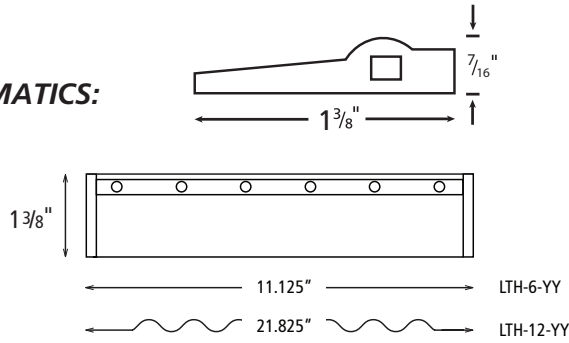

LED THIN STAR

DIMMABLE!

SCHEMATICS:

DESCRIPTION:

Elegant, low profile LED under cabinet light fixture. Fixture vertical profile of only 7/16" for cabinets with little reveal. Available in four finishes of white, bronze, aluminum and black. Two fixture sizes of 6 LEDs and 12 LEDs per fixture. System scalable to a maximum combination of fixtures of 60 LEDs total per single run. Molded accessories provide 'plug-and-play' installation. System is dimmable with the appropriate LED Magnetic power supply and dimmer. ETL listed for indoor applications.

APPLICATIONS

- ▶ Under Counter
- ▶ Work Stations
- ▶ Display Cases
- ▶ Cabinet Interiors
- ▶ Podiums
- ▶ Consoles

FEATURES

- Low energy usage of 3.2w and 6.4w
- Pleasingly warm color temperature of 3000K
- Max. fixtures per LED Driver
5 pcs of 12-LED fixtures
10 pcs of 6-LED fixture
or 60 total LEDs max. per driver
- Dimmable
- Mini USB connectors
- Easy mounting with either double-sided tape or wood screws

WH = White

BK = Black

BZ = Bronze

AL = Aluminum

SPECIFICATIONS:

Voltage	24VDC
Wattage	6 LED = 3.2 watts, 12 LED = 6.4 watts
LED Life	LEDs rated at 40,000 hours
LED Color Temperature	3,000K +/- 200K
Fixture Finish	White, bronze, aluminum, black
Fixture Length	6 LED = 11.125", 12 LED = 21.825"
Mounting	Included double-sided tape and wood screws
Connection	Indoor listed SPT-1 cords allow wire to pass through cabinets with access, but not walls. Indoor listed CL2 cords allow wire to be passed through cabinets and walls to/between fixtures. See instructions for details.
Extension Cords	Male/male: 1.5', 3', 6'. Maximum 91' total of extension cords per driver
Joiner	0.875" after installation
Cord Colors	White, Brown, Black
Joiner Colors	White, Brown, Black, Aluminum
Dimming	Dimmable with appropriate LED Magnetic Power Supply and dimmer. See instructions for details.
Agency Approval	ETL Listed for indoor applications
Warranty	Three years. See website for details.