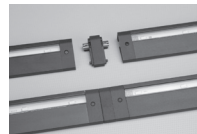

LED THIN STAR

DIMMABLE!

SCHEMATICS:

DESCRIPTION:

Elegant, low profile LED under cabinet light fixture. Fixture vertical profile of only 7/16" for cabinets with little reveal. Available in four finishes of white, bronze, aluminum and black. Two fixture sizes of 6 LEDs and 12 LEDs per fixture. System scalable to a maximum combination of fixtures of 60 LEDs total per single run. Molded accessories provide 'plug-and-play' installation. System is dimmable with the appropriate LED Magnetic power supply and dimmer. ETL listed for indoor applications.

- 7/16" low profile

- Fixture Colors: White, Bronze, Aluminum, Black
- Easy wiring with pre-molded extension cords and joiner sections
- Safe 24 Volt, Class 2 power supply (ordered separately)

Mini USB Connector on all cords

WH = White

BK = Black

BZ = Bronze

AL = Aluminum

SPECIFICATIONS:

Voltage	24VDC
Wattage	6 LED = 3.2 watts, 12 LED = 6.4 watts
LED Life	LEDs rated at 40,000 hours
LED Color Temperature	3,000K +/- 200K
Fixture Finish	White, bronze, aluminum, black
Fixture Length	6 LED = 11.125", 12 LED = 21.825"
Mounting	Included double-sided tape and wood screws
Connection	Indoor listed SPT-1 cords allow wire to pass through cabinets with access, but not walls. Indoor listed CL2 cords allow wire to be passed through cabinets and walls to/between fixtures. See instructions for details.
Extension Cords	Male/male: 1.5', 3', 6'. Maximum 91' total of extension cords per driver
Joiner	0.875" after installation
Cord Colors	White, Brown, Black
Joiner Colors	White, Brown, Black, Aluminum
Dimming	Dimmable with appropriate LED Magnetic Power Supply and dimmer. See instructions for details.
Agency Approval	ETL Listed for indoor applications
Warranty	Three years. See website for details.