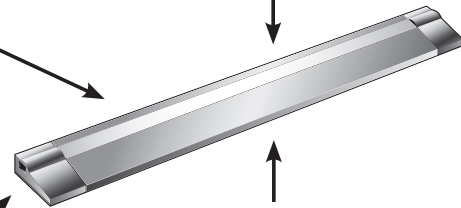

LED THIN STAR

DIMMABLE!

SCHEMATICS:

DESCRIPTION:

Elegant, low profile LED under cabinet light fixture. Fixture vertical profile of only 7/16" for cabinets with little reveal. Available in four finishes of white, bronze, aluminum and black. Two fixture sizes of 6 LEDs and 12 LEDs per fixture. System scalable to a maximum combination of fixtures of 60 LEDs total per single run. Molded accessories provide 'plug-and-play' installation. System is dimmable with the appropriate LED Magnetic power supply and dimmer. ETL listed for indoor applications.

APPLICATIONS

- ▶ Under Counter
- ▶ Work Stations
- ▶ Display Cases
- ▶ Cabinet Interiors
- ▶ Podiums
- ▶ Consoles

FEATURES

- Low energy usage of 3.2w and 6.4w
- Pleasingly warm color temperature of 3000K
- Max. fixtures per LED Driver
5 pcs of 12-LED fixtures
10 pcs of 6-LED fixture
or 60 total LEDs max. per driver
- Dimmable
- Mini USB connectors
- Easy mounting with either double-sided tape or wood screws

- 7/16" low profile

- Fixture Colors: White, Bronze, Aluminum, Black
- Easy wiring with pre-molded extension cords and joiner sections
- Safe 24 Volt, Class 2 power supply (ordered separately)

Mini USB Connector on all cords

Fixture Joiner

Suitable for

- Surface mounted indoor applications

ORDERING LOGIC:

LTH-X-YY

X = NUMBER OF LEDs

6, 12

YY = FIXTURE FINISH