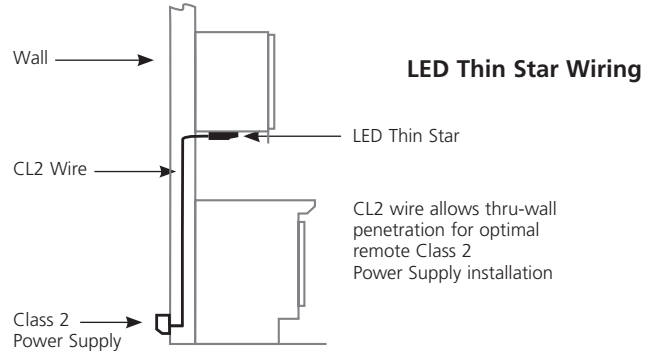

LED THIN STAR

DIMMABLE!

SCHEMATICS:

DESCRIPTION:

Elegant, low profile LED under cabinet light fixture. Fixture vertical profile of only 7/16" for cabinets with little reveal. Available in four finishes of white, bronze, aluminum and black. Two fixture sizes of 6 LEDs and 12 LEDs per fixture. System scalable to a maximum combination of fixtures of 60 LEDs total per single run. Molded accessories provide 'plug-and-play' installation. System is dimmable with the appropriate LED Magnetic power supply and dimmer. ETL listed for indoor applications.

- 7/16" low profile

- Fixture Colors: White, Bronze, Aluminum, Black
- Easy wiring with pre-molded extension cords and joiner sections
- Safe 24 Volt, Class 2 power supply (ordered separately)

Mini USB Connector on all cords

WH = White

BK = Black

BZ = Bronze

AL = Aluminum

SPECIFICATIONS:

Voltage	24VDC
Wattage	6 LED = 3.2 watts, 12 LED = 6.4 watts
LED Life	LEDs rated at 40,000 hours
LED Color Temperature	3,000K +/- 200K
Fixture Finish	White, bronze, aluminum, black
Fixture Length	6 LED = 11.125", 12 LED = 21.825"
Mounting	Included double-sided tape and wood screws
Connection	Indoor listed SPT-1 cords allow wire to pass through cabinets with access, but not walls. Indoor listed CL2 cords allow wire to be passed through cabinets and walls to/between fixtures. See instructions for details.
Extension Cords	Male/male: 1.5', 3', 6'. Maximum 91' total of extension cords per driver
Joiner	0.875" after installation
Cord Colors	White, Brown, Black
Joiner Colors	White, Brown, Black, Aluminum
Dimming	Dimmable with appropriate LED Magnetic Power Supply and dimmer. See instructions for details.
Agency Approval	ETL Listed for indoor applications
Warranty	Three years. See website for details.