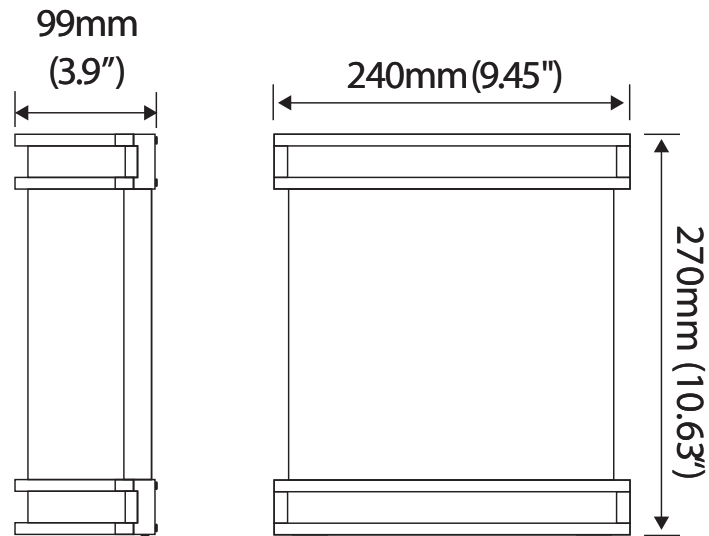

### Specifications

Input Voltage 120V AC  
 Power Consumption 15Watts  
 Light output 1200lm  
 CRI >80  
 Houding Finish Brushed Nickel  
 CCT 3000K

### Revisions:

4		
3		
2		
1		

Project:

Part number:

Scale: NTS

Product: LED WALL SCONCE

Type:

Date: