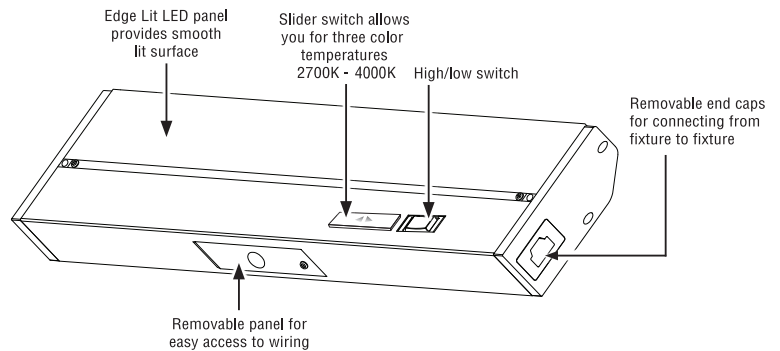

Color Rendering Index	90+
Input Power	120V
Color Temperature	2700K-4000K
LEDs	Epistar
Power Factor	0.95

Accessories (Ordered Separately)

LTSPRO-J-12	12" jumper cable
LTSPRO-J-18	18" jumper cable
LTSPRO-J-24	24" jumper cable
LTSPRO-J-32	32" jumper cable
LTSPRO-PC-72	72" replacement power cord and plug
Note: add (-BK) at the end of part number for black cable	
RC-01	3/8" Romex connector