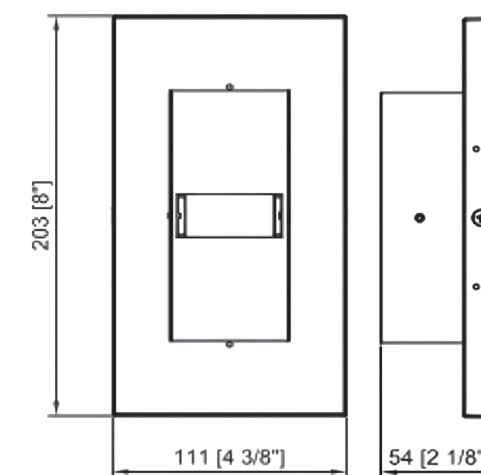

Outdoor Wall Sconce

A contemporary style wall sconce suitable for interior and exterior use. Available in three finishes and three interchangeable covers to suit a variety of applications,

FEATURES

- Housing: Rugged aluminum construction
- 120V - 277V AC input voltage
- Lumen output 1300LM
- CRI 80+
- LED life: 50,000 hours
- Powder coated finish
- 120° beam angle
- ADA compliant
- Finishes: Brown, Black and Silver
- Three interchangeable covers: Wave, Wing and Scoop
- cULus listed for wet locations

APPLICATIONS

- Exterior residential & commercial
- Entrance ways
- Hallway lighting
- Patio & deck Lights
- Hotel hallways & restaurants
- Stairways & lobbies

3 COVER OPTIONS (Sold separately)

PRODUCT CODES

DIAGRAM

SPECIFICATIONS		
Product Code	TLWMV15XWMZZ	
Electrical	Input Voltage	120V - 277V AC
	Power Consumption	15W
Specs	Colour Temperature	3000/4000K
	CRI	80+
	Lumen Output	1300LM
	Efficacy (LM/W)	60
	Dimmable	No
	Beam Angle	120°
LED	Type	LUMILED 3030
	Life Span	>50,000 Hours
Design	Dimensions (Inches)	8 x 4 3/8 x 2 1/8"
	Dimensions (Millimeters)	203 x 111 x 54mm
	Finish	Powder coated finish
	Material	Aluminum
	Operating Temperature	-20 to +40°C
	Approved Location	Outdoor
	Mounting	Wall
Warranty	5 years	
Approvals	cULus listed for wet locations	

TLWMV15XWMZZ

- **LED Outdoor Sconce**
- **COLOUR OF LED**
  3 - 3000K
  4 - 4000K
- **FINISH**
  BR - Brown
  BK - Black
  SV - Silver

DIAGRAMS (COVERS)