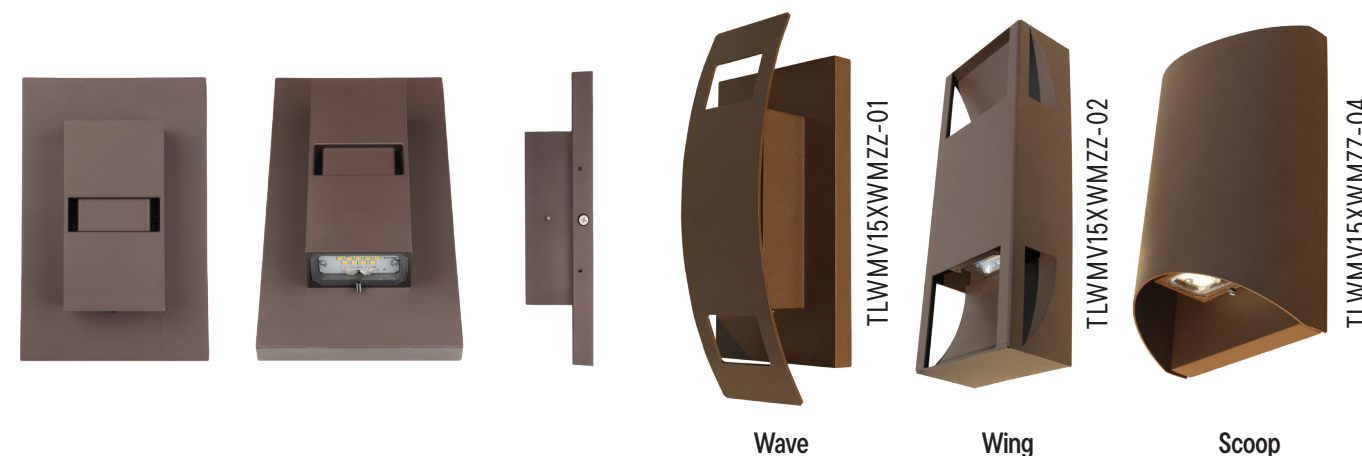

Outdoor Wall Sconce

A contemporary style wall sconce suitable for interior and exterior use. Available in three finishes and three interchangeable covers to suit a variety of applications,

FEATURES

- Housing: Rugged aluminum construction
- 120V - 277V AC input voltage
- Lumen output 1300LM
- CRI 80+
- LED life: 50,000 hours
- Powder coated finish
- 120° beam angle
- ADA compliant
- Finishes: Brown, Black and Silver
- Three interchangeable covers: Wave, Wing and Scoop
- cULus listed for wet locations

APPLICATIONS

- Exterior residential & commercial
- Entrance ways
- Hallway lighting
- Patio & deck Lights
- Hotel hallways & restaurants
- Stairways & lobbies

3 COVER OPTIONS (Sold separately)

PRODUCT CODES

DIAGRAM

SPECIFICATIONS		
Product Code	TLWMV15XWMZZ	
Electrical	Input Voltage	120V - 277V AC
	Power Consumption	15W
Specs	Colour Temperature	3000/4000K
	CRI	80+
	Lumen Output	1300LM
	Efficacy (LM/W)	60
	Dimmable	No
	Beam Angle	120°
LED	Type	LUMILED 3030
	Life Span	>50,000 Hours
Design	Dimensions (Inches)	8 x 4 3/8 x 2 1/8"
	Dimensions (Millimeters)	203 x 111 x 54mm
	Finish	Powder coated finish
	Material	Aluminum
	Operating Temperature	-20 to +40°C
	Approved Location	Outdoor
	Mounting	Wall
Warranty	5 years	
Approvals	cULus listed for wet locations	

TLWMV15XWMZZ

- LED Outdoor Sconce**
- COLOUR OF LED**
3 - 3000K
4 - 4000K
- FINISH**
BR - Brown
BK - Black
SV - Silver

DIAGRAMS (COVERS)