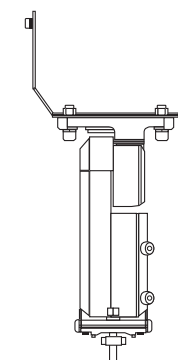

APPLICATIONS

- Facade accenting
- Garden highlights
- Outdoor art display
- Parking areas
- Entryway illumination
- Commercial exteriors

SPECIFICATIONS

Product Code	FL-15-CT	FL-30-CT	FL-50-CT	
Electrical	Input Voltage	100 -277V AC		
	Power Consumption	15W	30W	50W
Specs	Colour Temperature	3000/4000/5000K		
	CRI	80+		
	Lumen Output	3000K: 1725-1950LM	3000K: 3450-3900LM	3000K: 5750-6500LM
		4000K: 2025-2250LM	4000K: 4050-4500LM	4000K: 6750-7500LM
		5000K: 1875-2100LM	5000K: 3750-4200LM	5000K: 6250-7000LM
	Efficacy (LM/W)	Up to 150		
	Dimmable	No, but wattage adjustable		
Beam Angle	150° x 120° (7H6V)			
LED	Type	SMD3030 (1W)		
	Life Span	50,000 Hours		
Design	Dimensions (Inches)	6 5/8 x 8 x 1 3/4"	6 5/8 x 8 x 1 3/4"	7 5/16 x 9 7/16 x 1 15/16"
	Dimensions (Millimeters)	168.3 x 204 x 43.7 mm	168.3 x 204 x 43.7 mm	201 x 239 x 49 mm
	Finish	Black		
	Material	N/A		
	Operating Temperature	-20 to 50°C		
	Approved Location	Wet		
	Mounting	Via Stake		
Warranty	5 years			
Approvals	cULus listed for wet locations			

DIAGRAM

15W and 30W

50W

MOUNTING ACCESSORIES

FL-TR
Trunnion mount bracket
To use for wall and ground mount

FL-Y-15/30/50
Yoke mount bracket
To use for wall and ground mount

FL-SH-15/30/50
Glare shield

FL-WG-15/30/50
Wire guard

FL-ADM-15/30/50
Universal mount bracket
For use on poles