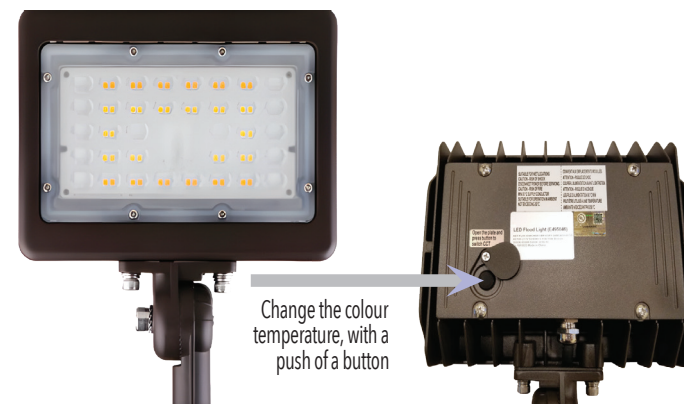

120V Mini Flood Light (CCT)

Achieve perfect outdoor lighting for any occasion with CCT Adjust Mini Flood Lights, featuring adjustable CCTs for versatile illumination. Their compact size and high efficiency make them a smart choice for diverse landscape applications.

FEATURES

- Adjustable CCT (3000K/4000K/5000K)
- High lumen output
- Easy installation
- Wide beam angle
- Long lifespan (50,000 hours)
- Instant start, no flicker
- Wattage options (15W, 30W, 50W)
- Wet location rated
- 5 years warranty

APPLICATIONS

- Facade accenting
- Garden highlights
- Outdoor art display
- Parking areas
- Entryway illumination
- Commercial exteriors

SPECIFICATIONS

Product Code	FL-15-CT	FL-30-CT	FL-50-CT	
Electrical	Input Voltage	100 -277V AC		
	Power Consumption	15W	30W	50W
Specs	Colour Temperature	3000/4000/5000K		
	CRI	80+		
	Lumen Output	3000K: 1725-1950LM	3000K: 3450-3900LM	3000K: 5750-6500LM
		4000K: 2025-2250LM	4000K: 4050-4500LM	4000K: 6750-7500LM
		5000K: 1875-2100LM	5000K: 3750-4200LM	5000K: 6250-7000LM
	Efficacy (LM/W)	Up to 150		
	Dimmable	No, but wattage adjustable		
Beam Angle	150° x 120° (7H6V)			
LED	Type	SMD3030 (1W)		
	Life Span	50,000 Hours		
Design	Dimensions (Inches)	6 5/8 x 8 x 1 3/4"	6 5/8 x 8 x 1 3/4"	7 5/16 x 9 7/16 x 1 15/16"
	Dimensions (Millimeters)	168.3 x 204 x 43.7 mm	168.3 x 204 x 43.7 mm	201 x 239 x 49 mm
	Finish	Black		
	Material	N/A		
	Operating Temperature	-20 to 50°C		
	Approved Location	Wet		
	Mounting	Via Stake		
Warranty	5 years			
Approvals	cULus listed for wet locations			