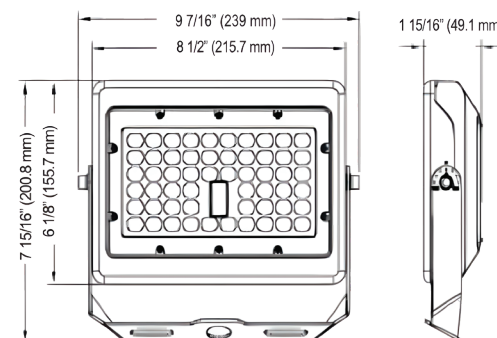

50W

MOUNTING ACCESSORIES