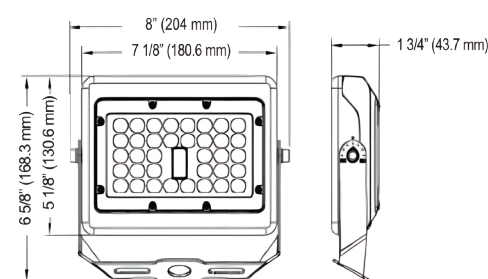

DIAGRAM

15W and 30W