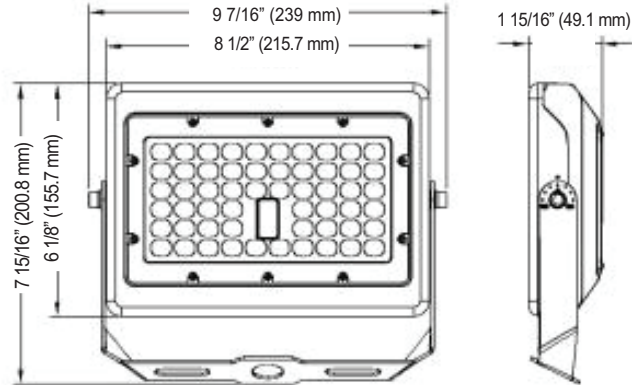

### Features

- Compact size
- CCT adjustable 3000K/4000K/5000K
- High lumen output
- Easy to install and operate
- Beam angle 150° x 120° (7H6V)
- Long life 50,000 hours
- Instant start, no flickering
- Available in 15W, 30W or 50W
- cULus listed for wet locations
- 5 year limited warranty

### Specifications

Electrical	100 -277VAC
Power consumption	15W / 30W / 50W
Color Temperature	Warm White (3000K) Neutral White (4000K) Cool White (5000K)
Lumen Output	15W: 3000=1725-1950LM / 4000=2025-2250LM / 5000=1875-2100LM 30W: 3000=3450-3900LM / 4000=4050-4500LM / 5000=3750-4200LM 50W: 3000=5750-6500LM / 4000=6750-7500LM / 5000=6250-7000LM
LED Type	SMD3030 (1W)
Operating Temperature	-20°C to 50°C
CRI	>80
Approvals	cULus