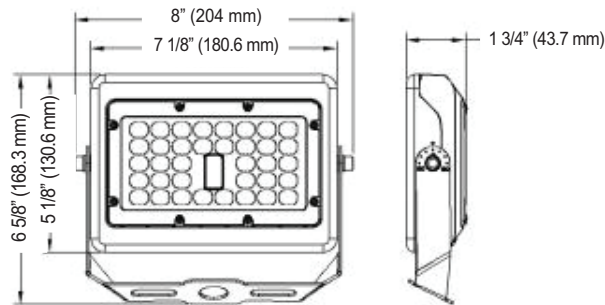

CCT Adjust Mini Flood Lights provide exceptional illumination for architectural, signage and landscape applications. CCT adjustable with a push of a button 3000K/4000K/5000K.

15W and 30W