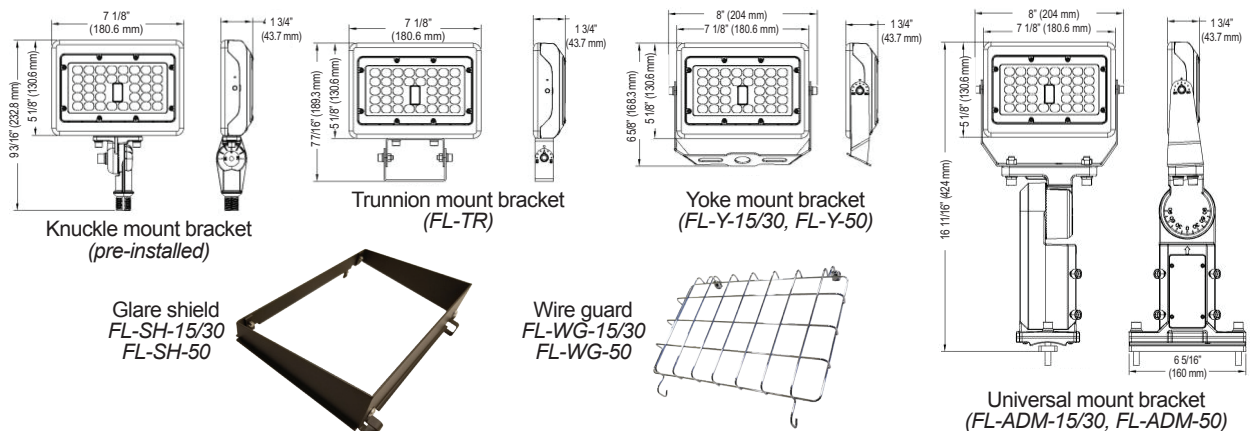

Mounting Accessories:

Project

Type

Date

Contact

Notes