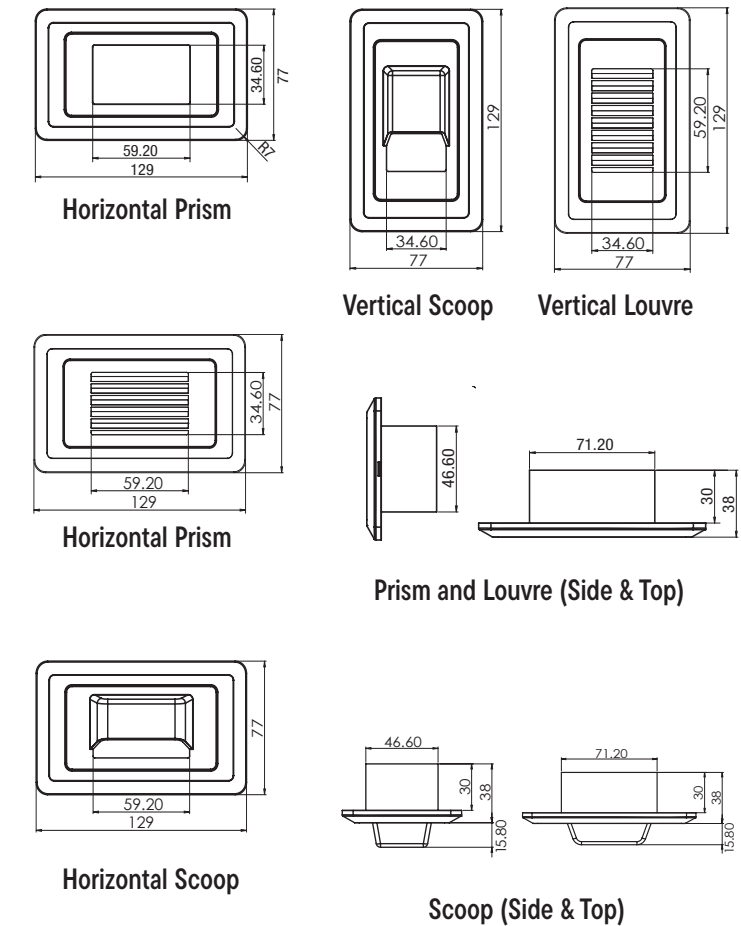

## APPLICATIONS

- Hallways, stairways
- Night light
- Decks, patios
- Garages, elevators
- Commercial/residential exteriors

SPECIFICATIONS		
<b>Product Code</b>	LED-SW-X-Y	
<b>Electrical</b>	Input Voltage	120V AC, .012A
	Power Consumption	1.4W
<b>Specs</b>	Colour Temperature	2700K or Amber
	CRI	80+
	Lumen Output	468LM
	Efficacy (LM/W)	57
	Dimmable	No
	Beam Angle	120°
<b>LED</b>	Type	AC LED
	Life Span	40,000 Hours to 70% Lumen output
<b>Design</b>	Dimensions (Inches)	5.07 x 3.03"
	Dimensions (Millimeters)	129 x 77mm
	Finish	White, Light Almond, Brown Wood Grain
	Material	Polycarbonate (5VA flame rated, F1 UV rated) & Glass
	Operating Temperature	-30°C to 60°C
	Approved Location	Indoor/Outdoor
<b>Mounting</b>	Via screws	
<b>Warranty</b>	3 years	
<b>Approvals</b>	cETLus listed	

### LED-SW-X-Y

LED	COVER	COLOUR
Switch	P - Prism	WH - White
Star	S - Scoop	LA - Light Almond
	L - Louvre	BWG - Brown Wood Grain

- Note: Add (-AM) on the part number for Amber LED fixture
- Scoop and Louvre covers are supplied in both horizontal and vertical.

## COVER DIMENSIONS