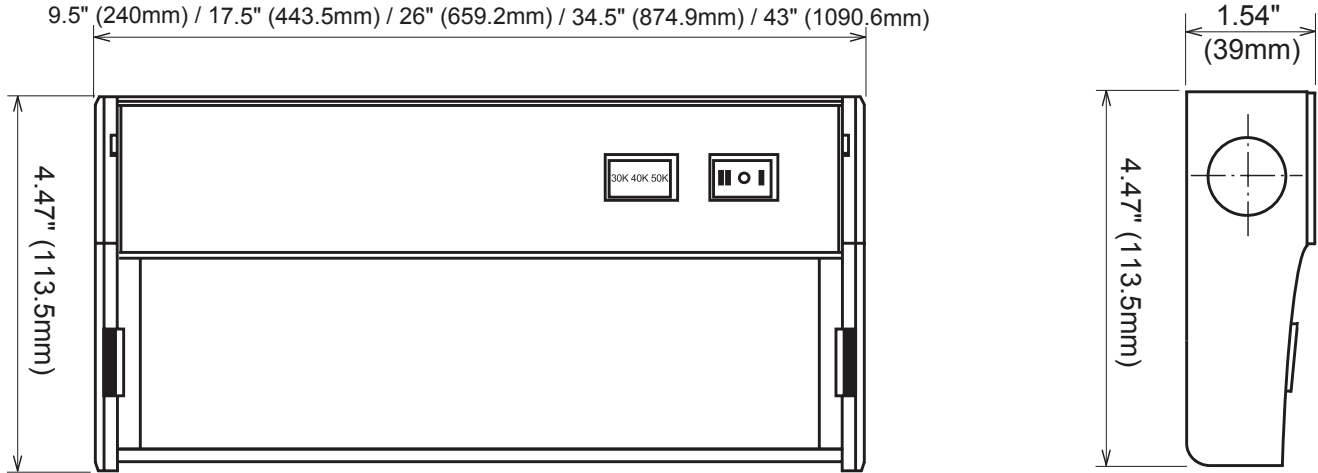

All the convenience of traditional task light, with the benefits of CCT adjustable LED technology.

Features

- 3 position switch for color temperature adjustment (3000K/4000K/5000K)
- Dimmable with most ELV dimmers. Continuous dimming with a 5%–100% dimming range.
- Captive mounting screws
- Easy installation
- High Low switch
- 5 year limited warranty
- Available in white, black, bronze and aluminum finish

Specifications

Voltage	120V AC
Power Consumption	9.5"=5W, 17.5"=10W, 26"=15W, 34.5"=20W, 43"=25W
LED Life	50,000 hours
Color Temperature	3000K/4000K/5000K
Lumen Output	9.5"=310LM 17.5"=650LM 26"=1000LM 34.5"=1300LM 43"=1500LM
CRI	90+
Lens	Frosted Glass
Dimming	Dimmable with most ELV dimmers. Continuous dimming with a 5%–100% dimming range.
Finish Color	BK - Black BZ - Bronze AL - Aluminum WH - White
Approval	cETLus, Energy Star

Ordering Code:

LTS-II- -HW/

Length: 1=9.5", 2=17.5", 3=26", 4=34.5", 5=43"

Finish: BK=Black, BZ=Bronze, AL=Aluminum, WH=White

Project		Type	
Date		Contact	
Notes			