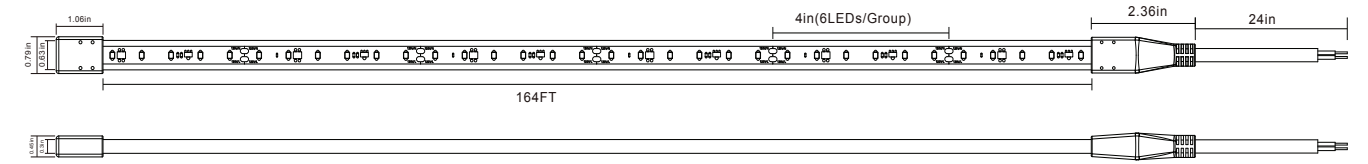

120V AC eStrip

An ideal solution for accent lighting in residential, commercial and retail applications, the 120V AC LED eStrip can be easily installed without the need of any additional driver, in indoor and outdoor applications.

FEATURES

- Field cuttable; 120V AC input voltage
- High light efficiency, high PF and high lumens
- Constant current design, overvoltage protection
- Drop current when over temperature to protect product (Max. ambient working temperature: 55°C, light up for no more than 6 hours)
- Dimmable: TRIAC
- No need of a transformer box to change AC to DC; connect with line voltage directly
- Ambient Working Temperature: -20 ~ 42°C (-4 ~ 107°F)
- IP65 PVC extrusion process
- Min.section 4 inch; Max.run 164FT
- With bared power cords on one side, it's more convenient for connecting
- ETL certified
- 5 years warranty indoor use; 3 years warranty outdoor use

APPLICATIONS

- Building outlines
- Signage
- Decks
- Architectural features

PRODUCT CODES

XX: Length in feet; YY: Color temperature

164 Ft spools
ES - 120V - YY - 164FT

Custom cuts
ES - 120V - YY - XX

LED Color
2700K
3000K
4000K

LED Color
2700K
3000K
4000K

SPECIFICATIONS

Product Code		ES-120V-27K-164FT	ES-120V-30K-164FT	ES-120V-40K-164FT
Electrical	Input Voltage	120V AC		
	Power Consumption	4W/Ft		
Specs	Color Temperature	2700K	3000K	4000K
	Lumen Output	280LM/Ft	300LM/Ft	340LM/Ft
	CRI	90+		
	Dimmable	Yes		
LED	Type	SMD2835		
	Life Span	30,000 Hours		
	Spacing	N/A		
	# per foot (304mm)	18 LEDs		
Design	Dimensions (Inches)	.79" W		
	Dimensions (Millimeters)	20mm W		
	Max Single Run Length	50M (164Ft)		
	Custom Cuttable	Cuttable every 10CM (3 15/16")		
	Approved Location	Indoor/Outdoor		
Warranty	5 years warranty indoor use; 3 years warranty outdoor use			
Approvals	cETLus			