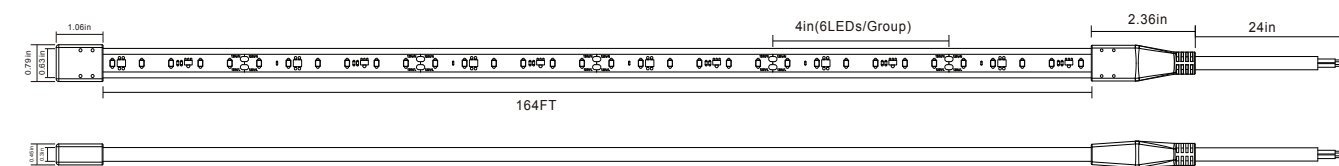

120V AC eStrip

An ideal solution for accent lighting in residential, commercial and retail applications, the 120V AC LED eStrip can be easily installed without the need of any additional driver, in indoor and outdoor applications.

FEATURES

- Field cuttable; 120V AC input voltage
- High light efficiency, high PF and high lumens
- Constant current design, overvoltage protection
- Drop current when over temperature to protect product (Max. ambient working temperature: 55°C, light up for no more than 6 hours)
- Dimmable: TRIAC
- No need of a transformer box to change AC to DC; connect with line voltage directly
- Ambient Working Temperature: -20 ~ 42°C (-4 ~ 107°F)
- IP65 PVC extrusion process
- Min.section 4 inch; Max.run 164FT
- With bared power cords on one side, it's more convenient for connecting
- ETL certified
- 5 years warranty indoor use; 3 years warranty outdoor use

APPLICATIONS

- Building outlines
- Signage
- Decks
- Architectural features

PRODUCT CODES

XX: Length in feet; YY: Color temperature

164 Ft spools
ES - 120V - YY - 164FT

Custom cuts
ES - 120V - YY - XX

LED Color
2700K
3000K
4000K

LED Color
2700K
3000K
4000K

SPECIFICATIONS

Product Code		ES-120V-27K-164FT	ES-120V-30K-164FT	ES-120V-40K-164FT
Electrical	Input Voltage	120V AC		
	Power Consumption	4W/Ft		
Specs	Color Temperature	2700K	3000K	4000K
	Lumen Output	280LM/Ft	300LM/Ft	340LM/Ft
	CRI	90+		
	Dimmable	Yes		
LED	Type	SMD2835		
	Life Span	30,000 Hours		
	Spacing	N/A		
	# per foot (304mm)	18 LEDs		
Design	Dimensions (Inches)	.79" W		
	Dimensions (Millimeters)	20mm W		
	Max Single Run Length	50M (164Ft)		
	Custom Cuttable	Cuttable every 10CM (3 15/16")		
	Approved Location	Indoor/Outdoor		
Warranty	5 years warranty indoor use; 3 years warranty outdoor use			
Approvals	cETLus			