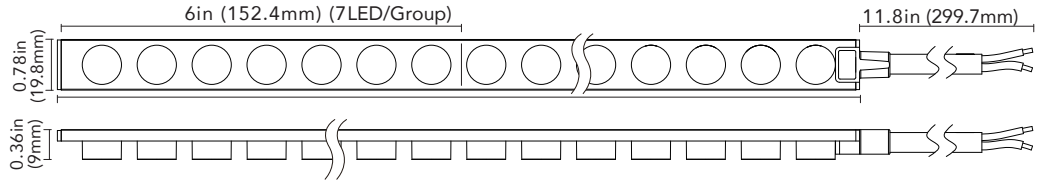

## Features

- Safe 24V DC operation
- Low power consumption: 5.8W/FT
- Suitable for indoor and outdoor use
- Beam angle: 30°
- Available in 2700K, 3000K, 4000K color temperatures
- Dimmable with dimmable drivers
- Field cuttable every 6". Custom cuts available.
- Long life 30,000 hours
- cULus certified for wet locations
- 3 year limited warranty

## Specifications

Color Temperature	2700K, 3000K, 4000K
Input Voltage	24V DC
Power Consumption (W)	5.8W/FT
Luminous Flux	580LM/FT(2700K), 610LM/FT(3000K), 640LM/FT(4000K)
Efficacy	100LM/W (2700K), 105LM/W (3000K), 110LM/W(4000K)
LEDs	SMD2835
CRI	90+
Max Run	16 FT
Life Span (hours)	30,000
Beam Angle	30°
Approvals	cULus for wet locations

## NOTE:

The product is sold in 33FT rolls, but the maximum single run is 16FT. Custom lengths available.

Project		Type	
Date		Contact	
Notes			