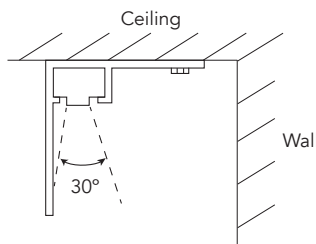

LED Wall Washer

Mounting Clips Installation

Install mounting clips with the screws provided.	Insert the LED Wall Washer in the mounting clips.	Power the LED Wall Washer with the 24V DC driver.

Installation with "L" type extrusion to reduce glare

Ceiling Mounting