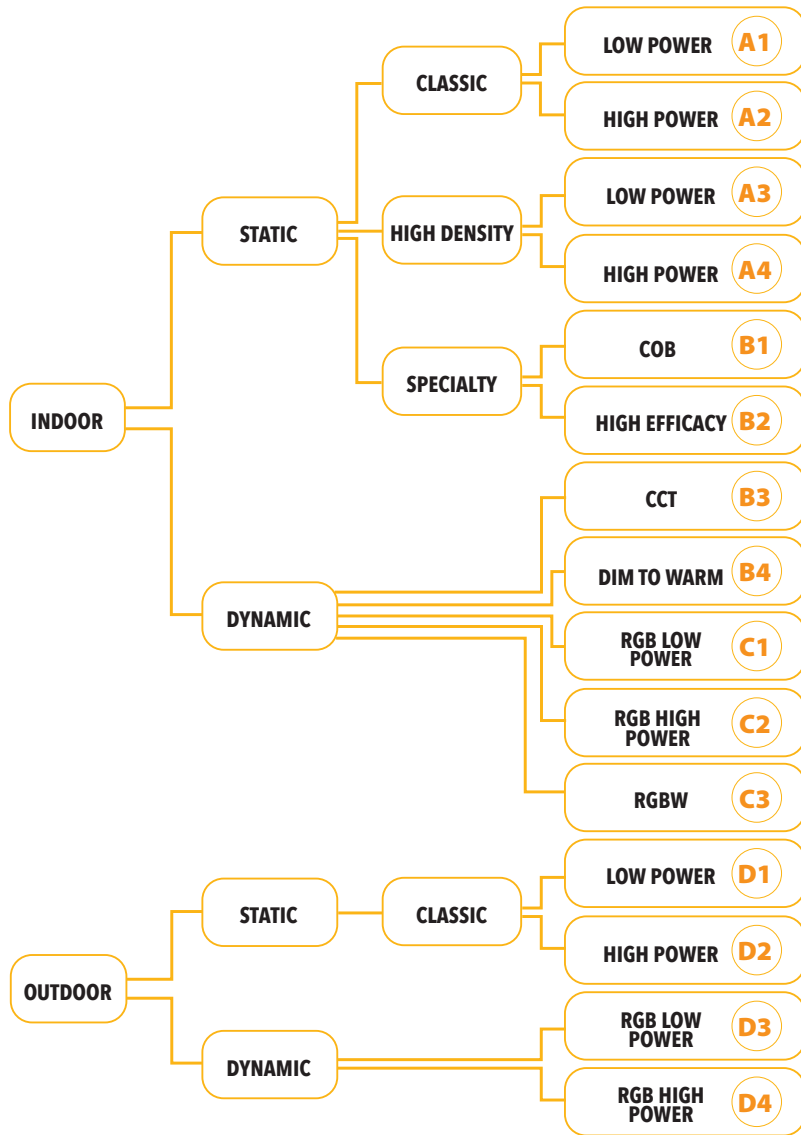

# LED Tape Light INDOOR and OUTDOOR

## APPLICATION:

- A1**
  - Under Cabinet
  - Cove (Low to Mid Ambient Light)
- A2**
  - Cove (High Ambient Light)
  - Dark Surfaces (Higher Lumen)
  - Under Cabinet
- A3 A4**
  - High CRI: 90+
  - Wall Grazing
  - Displays
- B1 B2 B3 B4**
  - Displays
  - Retail
  - Shelves
  - Under Cabinet
  - Displays / Accent
  - Back Lighting
  - Cove (High Ambient Light)
- C1 C2 C3**
  - Architectural
  - Entertainment
  - Retail
- D1 D2 D3 D4**
  - Architectural
  - Building Outlines
  - Signage

**HIGH EFFICACY**  
**LTP-16-YY-HE-H90**

- POWER: 5.1W/ft
- CUTTABLE: 1.3"
- MAX. RUN: 16'
- CRI: >90
- LUMEN: 594 LM/FT; 115 LPW
- COLOR: 2700K, 3000K, 3500K, 4000K, 6500K

**RGB HIGH POWER**  
**LTP-20-RGB**

- POWER: 5.8W/ft
- CUTTABLE: 1"
- MAX. RUN: 16'
- CRI: >90
- LUMEN: 468 LM/FT; 80 LPW
- COLOR: 3000K, 4000K, 6500K

**DIM TO WARM**  
**LTP-16-WW-DIM-H90**

- POWER: 5.5W/ft
- CUTTABLE: 2"
- MAX. RUN: 16'
- CRI: >90
- LUMEN: 437 LM/FT
- COLOR RANGE: 1800K - 3000K