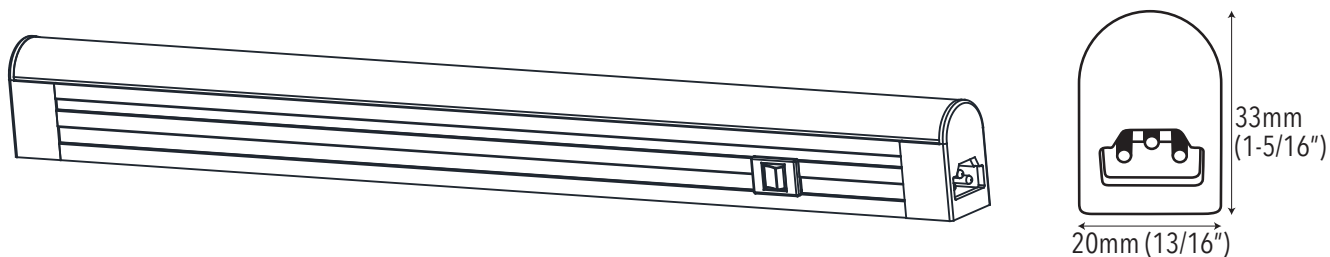

FEATURES

- Life: 35,000 hours
- Available in white finish
- 120V Plug and cord and hardwire power cord available (sold separately)
- Easy installation
- 5 position switch for CCT adjustment
- Slim profile
- Dimmable with TRIAC dimmers
- Linkable up to 200W using end to end connectors or jumper cords
- Jumper cords available (sold separately)

APPLICATIONS

- Under cabinet task light
- Over cabinet accent light
- Display cases and exhibits
- Merchandising
- Wall units and bars
- Office work stations

SPECIFICATIONS

		Size 1	Size 2	Size 3	Size 4	Size 5	Size 6
Product Code	LEDLB-5CCT-XX	10"	12"	18"	24"	36"	48"
Electrical	Input Voltage	120V AC					
	Power Consumption	3.5W	5W	8W	12W	16W	20W
Specs	Colour Temperature	2700/ 3000/3500/ 4000/5000K					
	CRI	90+					
	Lumens	290	443-541	652-771	966-1134	1199-1393	1599-1892
	Efficacy	82.8	98.4	88.75	82.5	81.25	87.5
	Dimmable	Yes, with TRIAC Dimmers					
	Beam Angle	110°					
LED	Type	SMD2835					
	Life Span	35,000 Hours					
	Spacing	N/A					
	# per foot (304mm)	N/A					
Design	Dimensions Inches (l; h; w)	9 3/4 ; 15/16 ; 13/16	12 3/8 ; 15/16 ; 13/16	17 1/2 ; 15/16 ; 13/16	22 5/8 ; 15/16 ; 13/16	34 7/16 ; 15/16 ; 13/16	46 1/4 ; 15/16 ; 13/16
	Dimensions mm (l/h/w)	247/33/20	315/33/20	445/33/20	575/33/20	875/33/20	1175/33/20
	Finish Colour / trims	White					
	Product Material	Aluminum and acrylic					
	Max Single Run Length	40ft					
	Custom Cuttable	N/A					
	Operating Temperature	20°C to + 40°C					
	Approved Location	Damp					
	Mounting	Via included brackets					
Warranty	5 years						
Approvals	cETLus						

• NOTE: Only LEDLB-5CCT-18, LEDLB-5CCT-24, LEDLB-5CCT-36, and LEDLB-5CCT-48 have on/off switch.

DIAGRAM

PRODUCT CODES

LEDLB - 5CCT - XX

SIZE

10, 12, 18, 24, 36, 48

ACCESSORIES

LEDLB-J-12
12" Jumper Cable