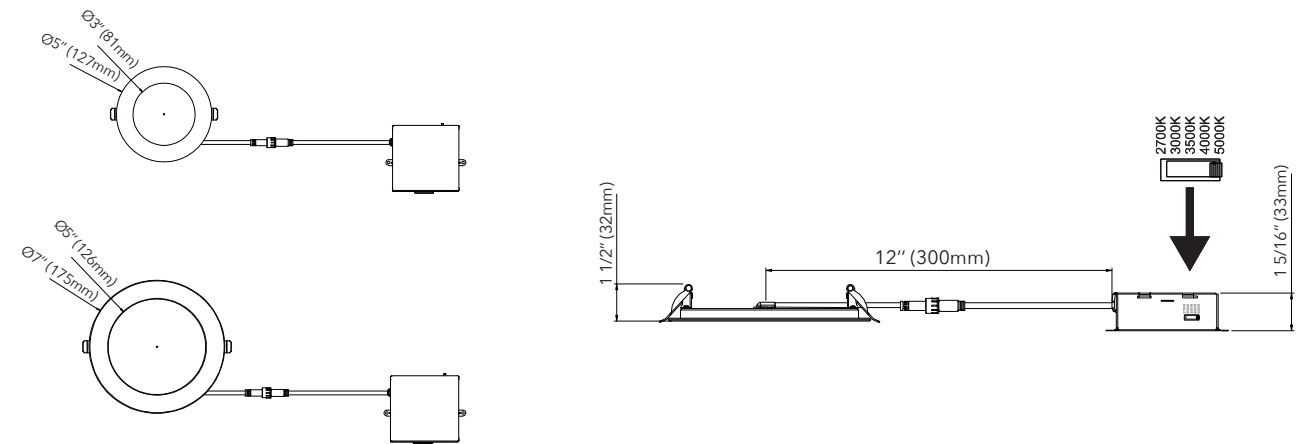

FEATURES

- 2-hour fire rated: UL 263, ASTM E119 & CAN/ULC S101-14.
- Two spring loaded clips to attach to any ceiling material.
- White finish (interchangeable brushed nickel, black, oil-rubbed bronze, and copper trim rings available – sold separately).
- Wet locations listed.
- No IC can required, for direct contact with insulation and combustible materials.
- Optional 277V step-down.
- 5 year limited warranty.
- Airtight.
- cETLus and Energy Star listed.
- Comes with mounting brackets and end-to-end connector.

APPLICATIONS

- Kitchens & pantries
- Laundry rooms
- Bathrooms
- Lobbies & hallways
- Banquet halls
- Elevators
- Retail lighting
- Offices & restaurants

SPECIFICATIONS

Product Codes		DL-FR-5CCT-4-WH	DL-FR-5CCT-6-WH
Electrical	Input Voltage	120V AC	
	Output Power (W)	12W	15W
Specs	Color Temperature	5-position switch for color temperature adjustment: 2700/3000/3500/4000/5000K	
	CRI	90+	
	Lumens	1075Lm	1418Lm
	Dimmable	Yes, with TRIAC dimmers	
	Beam Angle	120°	
LED	Type	Epistar	
	Life Span	50,000 Hours	
Design	Dimensions (Inches)	D1=3", D2=5", H=1/2"	D1=5", D2=7", H=1/2"
	Dimensions (Millimeters)	D1=81mm, D2=127mm, H=11.5mm	D1=126mm, D2=175mm, H=11.5mm
	Finish	White finish	
	Trim Ring (Finish)	Brushed nickel, black, oil-rubbed bronze, and copper trim rings – Sold separately	
	Operating Temperature	-20° to 45°C	
	Approved Location	Wet	
	Mounting	Ceiling	
Warranty	5 Years		
Approvals	cETLus and Energy Star (Tested to comply with: UL 263, ASTM E119 & CAN ULC S101)		

DIAGRAM

ACCESSORIES

DL-FR-TR-4-YY
TRIM RINGS
YY=
• BK (Black)
• BZ (Oil Rubbed Bronze)
• BN (Brushed Nickel)
• CP (Copper)

DL-FR-TR-6-YY
TRIM RINGS
YY=
• BK (Black)
• BZ (Oil Rubbed Bronze)
• BN (Brushed Nickel)
• CP (Copper)