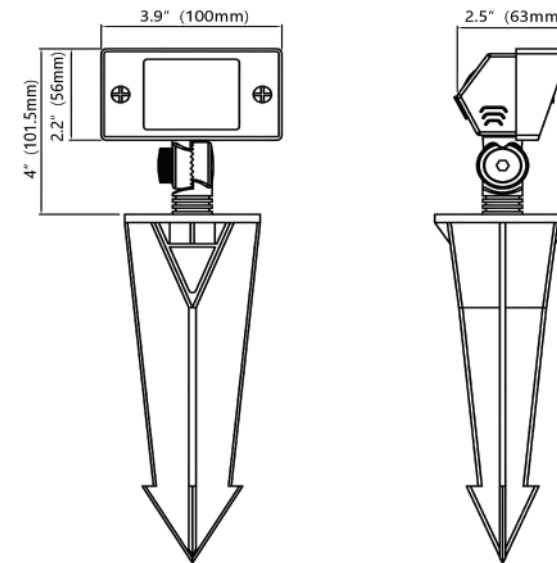

DIAGRAM

NOTE: Comes with a mounting stake to ensure a hassle-free installation.

ACCESSORIES

- 3 inches long
- 1 Male and 1 Female end
- ½ inch NPSM thread
- Cast brass
- Black Finish
- 7 inches long
- 1 Male and 1 Female end
- ½ inch NPSM thread
- Cast brass
- Black Finish

Landscape burial wire, 12G, 2C - 500ft spool

ACC-12G-2C-BUR-XX

Landscape burial wire, 12G, 2C - custom cuts

NOTE: A transformer is required. See page 106 to 109.