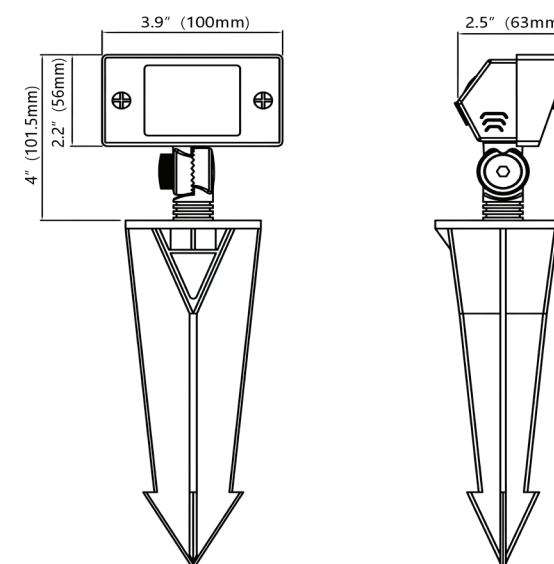

12V Mini Flood Light

This compact yet powerful 12V Mini Flood light, with a customizable wattage between 1 and 5 watts, provides a luminous output of 80-400 lumens, encased in a durable cast brass housing.

APPLICATIONS

- Path illumination
- Outdoor accents
- Security lighting
- Architectural highlights
- Event ambiance
- Patio glow

SPECIFICATIONS

Product Code	FL-01-12V-BLK	
Electrical	Input Voltage	12V AC/DC
	Power Consumption	1-5W
Specs	Colour Temperature	2700K, 3000K
	CRI	85
	Lumen Output	400LM
	Efficacy (LM/W)	80
	Dimmable	No, wattage adjustable
	Beam Angle	120°
LED	Life Span	50,000 Hours
Design	Dimensions (Inches)	4 x 3.9 x 2.5"
	Dimensions (Millimeters)	101.5 x 100 x 63mm
	Finish	Black
	Material	Solid Brass Casting
	Operating Temperature	-20 to 40°C
	Approved Location	Outdoor
	Mounting	Via Stake
Warranty	15 years	
Approvals	cETLus	

DIAGRAM

NOTE: Comes with a mounting stake to ensure a hassle-free installation.

ACCESSORIES

ACC-3R-BLK
3 Inch Riser Black

- 3 inches long
- 1 Male and 1 Female end
- ½ inch NPSM thread
- Cast brass
- Black Finish

ACC-7R-BLK
7 Inch Riser Black

- 7 inches long
- 1 Male and 1 Female end
- ½ inch NPSM thread
- Cast brass
- Black Finish

ACC-12G-2C-BUR

Landscape burial wire, 12G, 2C - 500ft spool

ACC-12G-2C-BUR-XX

Landscape burial wire, 12G, 2C - custom cuts