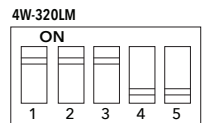

Features:

- 60° beam angle
- Adjustable wattage 2-12W with a dip switch
- Engineered for outdoor lighting applications
- Die-cast brass construction
- Glare proof
- Finish: Black
- Wet location listed
- Temperature rating: -20°C-+40°C
- 85 CRI
- 50,000 hour life
- 5 year limited warranty