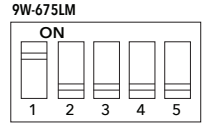

Features:

- 60° beam angle
- Adjustable wattage 2-12W with a dip switch
- Engineered for outdoor lighting applications
- Die-cast brass construction
- Glare proof
- Finish: Black
- Wet location listed
- Temperature rating: -20°C-+40°C
- 85 CRI
- 50,000 hour life
- 5 year limited warranty