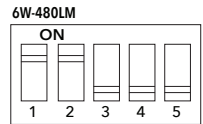

Features:

- 60° beam angle
- Adjustable wattage 2-12W with a dip switch
- Engineered for outdoor lighting applications
- Die-cast brass construction
- Glare proof
- Finish: Black
- Wet location listed
- Temperature rating: -20°C-+40°C
- 85 CRI
- 50,000 hour life
- 5 year limited warranty