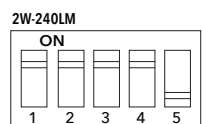

Features:

- 60° beam angle
- Adjustable wattage 2-12W with a dip switch
- Engineered for outdoor lighting applications
- Die-cast brass construction
- Glare proof
- Finish: Black
- Wet location listed
- Temperature rating: -20°C-+40°C
- 85 CRI
- 50,000 hour life
- 5 year limited warranty