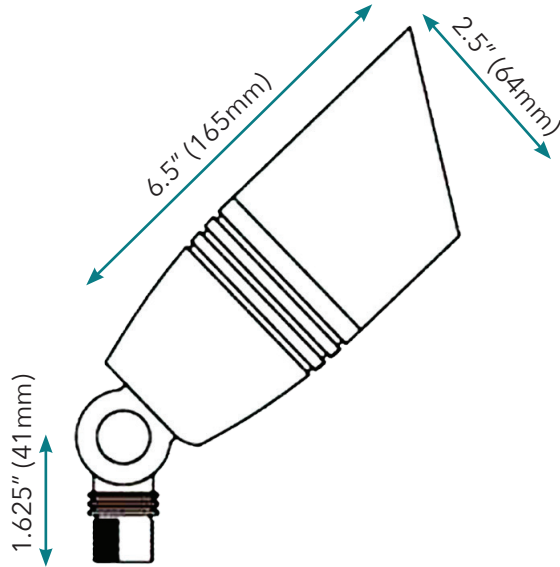

Features:

- 60° beam angle
- Adjustable wattage 2-12W with a dip switch
- Engineered for outdoor lighting applications
- Die-cast brass construction
- Glare proof
- Finish: Black
- Wet location listed
- Temperature rating: -20°C-+40°C
- 85 CRI
- 50,000 hour life
- 5 year limited warranty

Specifications

Color Temperature	3000K
Input Voltage	12V AC/DC
Power Consumption (W)	2-12W
Lumens	840LM
Lens	Clear convex glass
CRI	85
Life Span (hours)	50,000
Beam Angle	60°
Limited Warranty	5 years
Approvals	cETLus