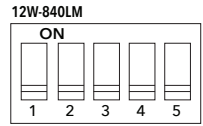

Features:

- 60° beam angle
- Adjustable wattage 2-12W with a dip switch
- Engineered for outdoor lighting applications
- Die-cast brass construction
- Glare proof
- Finish: Black
- Wet location listed
- Temperature rating: -20°C-+40°C
- 85 CRI
- 50,000 hour life
- 5 year limited warranty

Specifications

Color Temperature	3000K
Input Voltage	12V AC/DC
Power Consumption (W)	2-12W
Lumens	840LM
Lens	Clear convex glass
CRI	85
Life Span (hours)	50,000
Beam Angle	60°
Limited Warranty	5 years
Approvals	cETLus