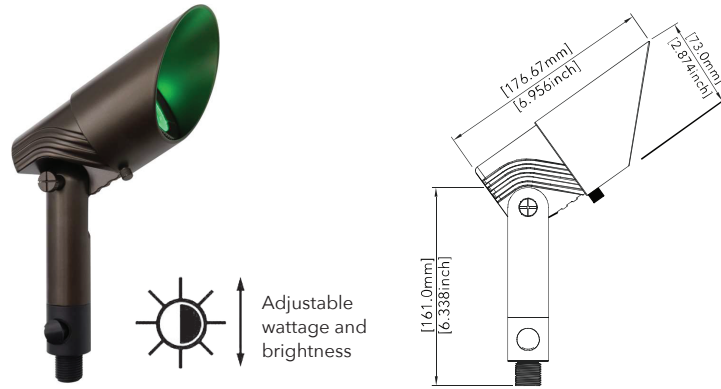

Illuminate your landscape with unparalleled sophistication using our Premium Wattage and Brightness Adjustable Up Light, designed for precision control and unmatched aesthetics, bringing out the best in your outdoor spaces.

Key Features

- Made of durable die-cast aluminum
- Bluetooth control
- RGBCW multi-color
- Lens angle 24/36/60 degree replaceable
- 15 year warranty

Specifications

Color Temperature	2700K-6000K
Input Voltage	9-17V AC/DC
Wattage	0-8W (Adjustable)
Lumens	500LM Max.
Beam Spread	24/36/60 Degree (Replacable)
Finish	Black Powder Coating
Control Mode	Bluetooth
Material	Die-cast Aluminum
Limited Warranty	15 years
Approvals	cETLus